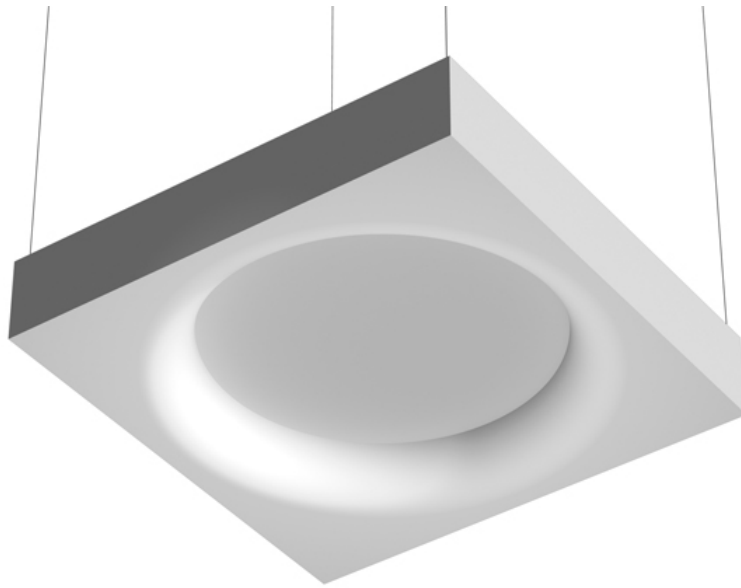

### OPTICAL

**Aiming** Fixed

### USL 1400 Dimmable I-10V designed by FLOS Soft Architecture

Indirect ceiling-mounted lighting system. Indirect lighting for linear fluorescent lamps. It permits installation of Flos architectural product. Suspension cable length 4 meters.