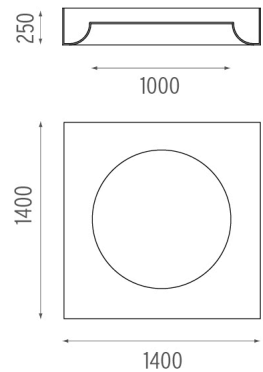

USL 1400 Dimmable I-10V designed by FLOS Soft Architecture

Indirect ceiling-mounted lighting system. Indirect lighting for linear fluorescent lamps. It permits installation of Flos architectural product. Suspension cable length 4 meters.

● SA.4002.4.21V Raw