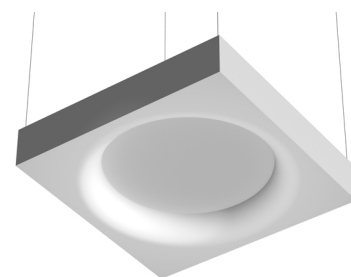

### USL 1400 Dimmable I-10V designed by FLOS Soft Architecture

Indirect ceiling-mounted lighting system. Indirect lighting for linear fluorescent lamps. It permits installation of Flos architectural product. Suspension cable length 4 meters.