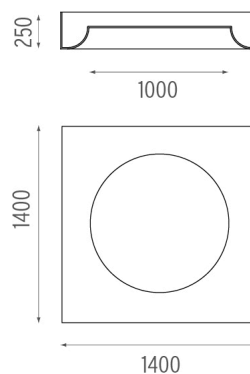

USL 1400 Dimmable I-10V designed by FLOS Soft Architecture

Indirect ceiling-mounted lighting system. Indirect lighting for linear fluorescent lamps. It permits installation of Flos architectural product. Suspension cable length 4 meters.

● SA.4002.4.21V Raw