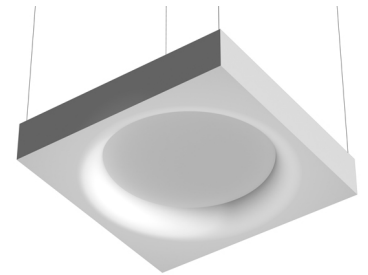

### OPTICAL

**Aiming** Fixed

### USL 1400 Dimmable I-10V designed by FLOS Soft Architecture

Indirect ceiling-mounted lighting system. Indirect lighting for linear fluorescent lamps. It permits installation of Flos architectural product. Suspension cable length 4 meters.