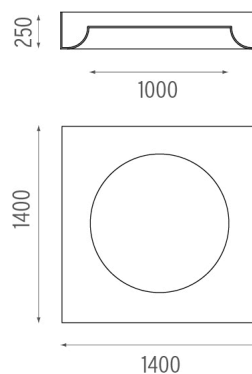

USL I 400 No Dimmable designed by FLOS Soft Architecture

Indirect ceiling-mounted lighting system. Indirect lighting for linear fluorescent lamps. It permits installation of Flos architectural product. Suspension cable length 4 meters.

● SA.4002.4.200 Raw