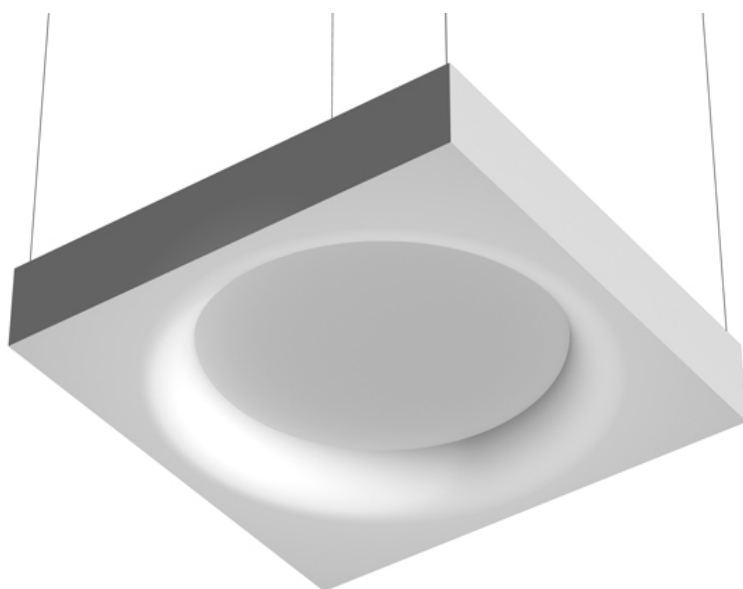

### OPTICAL

**Aiming** Fixed

### USL 1400 No Dimmable designed by FLOS Soft Architecture

Indirect ceiling-mounted lighting system. Indirect lighting for linear fluorescent lamps. It permits installation of Flos architectural product. Suspension cable length 4 meters.