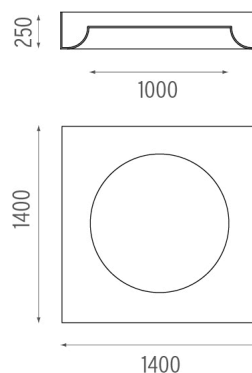

USL 1400 No Dimmable designed by FLOS Soft Architecture

Indirect ceiling-mounted lighting system. Indirect lighting for linear fluorescent lamps. It permits installation of Flos architectural product. Suspension cable length 4 meters.

● SA.4002.4.200 Raw