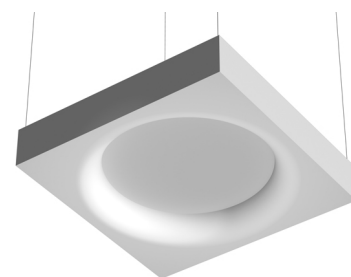

### USL I 400 No Dimmable designed by FLOS Soft Architecture

Indirect ceiling-mounted lighting system. Indirect lighting for linear fluorescent lamps. It permits installation of Flos architectural product. Suspension cable length 4 meters.