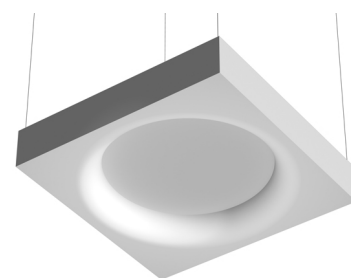

### OPTICAL

**Aiming** Fixed

### USL 1400 No Dimmable designed by FLOS Soft Architecture

Indirect ceiling-mounted lighting system. Indirect lighting for linear fluorescent lamps. It permits installation of Flos architectural product. Suspension cable length 4 meters.