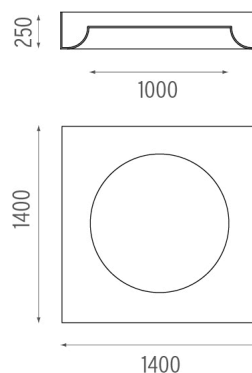

USL 1400 Dimmable DSI-Dali designed by FLOS Soft Architecture

Indirect ceiling-mounted lighting system. Indirect lighting for linear fluorescent lamps. It permits installation of Flos architectural product. Suspension cable length 4 meters.

● SA.4002.4.IDA Raw