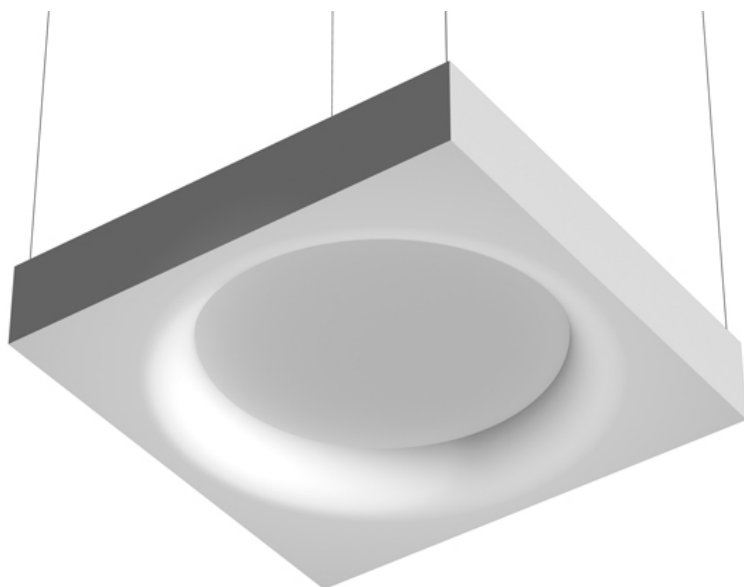

USL 1400 DIMMABLE DSI-DALI

Lamps description 4 x T5 FH G5 21W 10400 lm
Environment Indoor

OPTICAL

Aiming Fixed

ELECTRICAL

Control gear availability Included
Control gear type Electronic dimmable Dsi & dali
Emergency Without
Insulation class Class I

PHYSICAL

Weight (kg) 23,1

USL 1400 Dimmable DSI-Dali designed by FLOS Soft Architecture

Indirect ceiling-mounted lighting system. Indirect lighting for linear fluorescent lamps. It permits installation of Flos architectural product. Suspension cable length 4 meters.

Fluorescent tube

Socket:

G5

Lamp type:

T5 FH

USL I400 Dimmable DSI-Dali designed by FLOS Soft Architecture

Indirect ceiling-mounted lighting system. Indirect lighting for linear fluorescent lamps. It permits installation of Flos architectural product. Suspension cable length 4 meters.