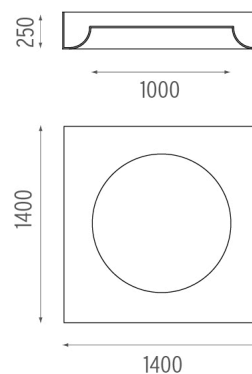

USL I400 Dimmable DSI-Dali designed by FLOS Soft Architecture

Indirect ceiling-mounted lighting system. Indirect lighting for linear fluorescent lamps. It permits installation of Flos architectural product. Suspension cable length 4 meters.

● SA.4002.4.IDA Raw