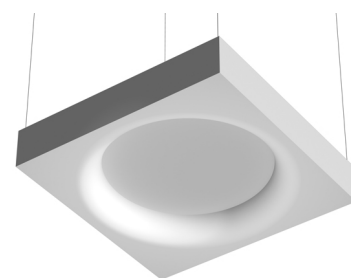

USL 1400 DIMMABLE DSI-DALI

Lamps description 4 x T5 FH G5 21W 10400 lm
Environment Indoor

OPTICAL

Aiming Fixed

ELECTRICAL

Control gear availability Included
Control gear type Electronic dimmable Dsi & dali
Emergency Without
Insulation class Class I

PHYSICAL

Weight (kg) 23,1

USL 1400 Dimmable DSI-Dali designed by FLOS Soft Architecture

Indirect ceiling-mounted lighting system. Indirect lighting for linear fluorescent lamps. It permits installation of Flos architectural product. Suspension cable length 4 meters.

Fluorescent tube

Socket:

G5

Lamp type:

T5 FH

USL I400 Dimmable DSI-Dali designed by FLOS Soft Architecture

Indirect ceiling-mounted lighting system. Indirect lighting for linear fluorescent lamps. It permits installation of Flos architectural product. Suspension cable length 4 meters.