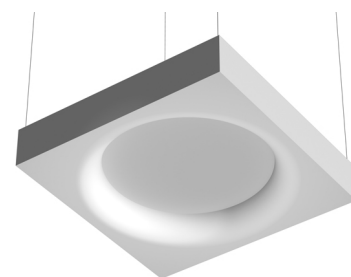

PHYSICAL

Weight (kg) 23,1

USL 1400 Dimmable DSI-Dali designed by FLOS Soft Architecture

Indirect ceiling-mounted lighting system. Indirect lighting for linear fluorescent lamps. It permits installation of Flos architectural product. Suspension cable length 4 meters.

Fluorescent tube

Socket:

G5

Lamp type:

T5 FH

USL I400 Dimmable DSI-Dali designed by FLOS Soft Architecture

Indirect ceiling-mounted lighting system. Indirect lighting for linear fluorescent lamps. It permits installation of Flos architectural product. Suspension cable length 4 meters.