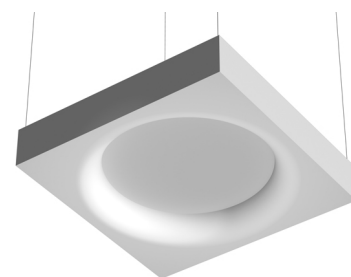

FLOS

USL 1400 NO DIMMABLE

Lamps description 4 x T5 FH G5 21W 10400 lm
Environment Indoor

OPTICAL

Aiming Fixed

ELECTRICAL

Control gear availability Included
Control gear type Electronic
Emergency Without
Insulation class Class I

PHYSICAL

Weight (kg) 23,1

USL 1400 No Dimmable designed by FLOS Soft Architecture

Indirect ceiling-mounted lighting system. Indirect lighting for linear fluorescent lamps. It permits installation of Flos architectural product. Suspension cable length 4 meters.

Fluorescent tube

Socket:

G5

Lamp type:

T5 FH

USL I400 No Dimmable designed by FLOS Soft Architecture

Indirect ceiling-mounted lighting system. Indirect lighting for linear fluorescent lamps. It permits installation of Flos architectural product. Suspension cable length 4 meters.