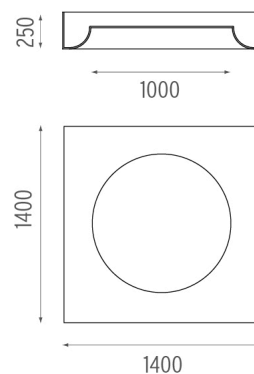

USL I400 No Dimmable designed by FLOS Soft Architecture

Indirect ceiling-mounted lighting system. Indirect lighting for linear fluorescent lamps. It permits installation of Flos architectural product. Suspension cable length 4 meters.

● SA.4002.4.100 Raw