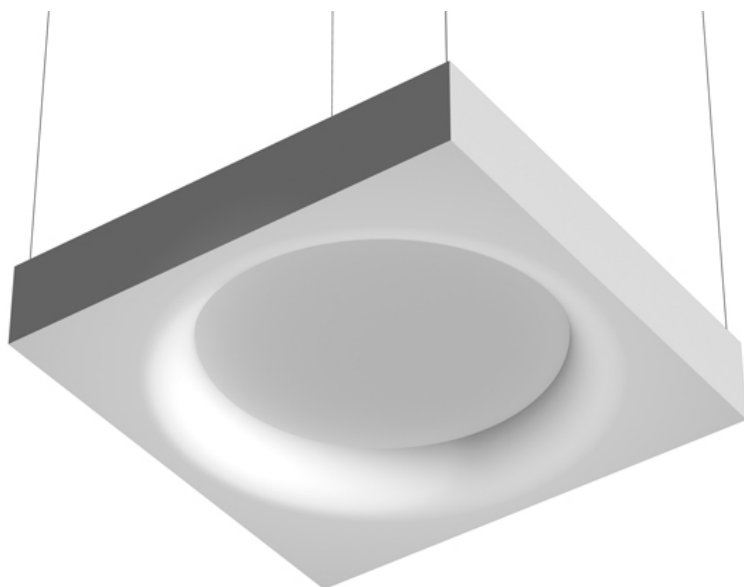

FLOS

USL 1400 NO DIMMABLE

Lamps description 4 x T5 FH G5 21W 10400 lm
Environment Indoor

OPTICAL

Aiming Fixed

ELECTRICAL

Control gear availability Included
Control gear type Electronic
Emergency Without
Insulation class Class I

PHYSICAL

Weight (kg) 23,1

USL 1400 No Dimmable designed by FLOS Soft Architecture

Indirect ceiling-mounted lighting system. Indirect lighting for linear fluorescent lamps. It permits installation of Flos architectural product. Suspension cable length 4 meters.

Fluorescent tube

Socket:

G5

Lamp type:

T5 FH

USL I400 No Dimmable designed by FLOS Soft Architecture

Indirect ceiling-mounted lighting system. Indirect lighting for linear fluorescent lamps. It permits installation of Flos architectural product. Suspension cable length 4 meters.