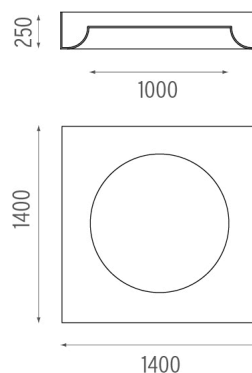

USL 1400 No Dimmable designed by FLOS Soft Architecture

Indirect ceiling-mounted lighting system. Indirect lighting for linear fluorescent lamps. It permits installation of Flos architectural product. Suspension cable length 4 meters.

● SA.4002.4.100 Raw