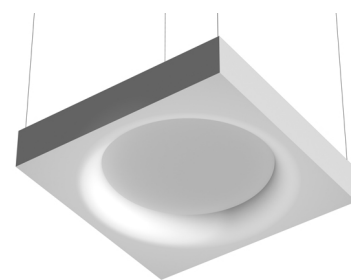

FLOS

USL 1400 NO DIMMABLE

Lamps description 4 x T5 FH G5 21W 10400 lm
Environment Indoor

OPTICAL

Aiming Fixed

ELECTRICAL

Control gear availability Included
Control gear type Electronic
Emergency Without
Insulation class Class I

PHYSICAL

Weight (kg) 23,1

USL 1400 No Dimmable designed by FLOS Soft Architecture

Indirect ceiling-mounted lighting system. Indirect lighting for linear fluorescent lamps. It permits installation of Flos architectural product. Suspension cable length 4 meters.

Fluorescent tube

Socket:

G5

Lamp type:

T5 FH

USL I400 No Dimmable designed by FLOS Soft Architecture

Indirect ceiling-mounted lighting system. Indirect lighting for linear fluorescent lamps. It permits installation of Flos architectural product. Suspension cable length 4 meters.