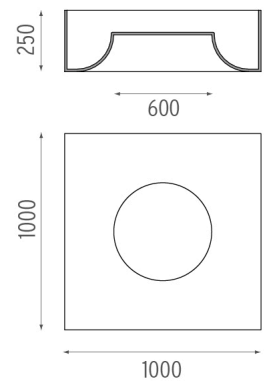

USL 1000 Dimmable DSI-Dali designed by FLOS Soft Architecture

Indirect ceiling-mounted lighting system. Indirect lighting for linear fluorescent lamps. It permits installation of Flos architectural product. Suspension cable length 4 meters.

● SA.4001.4.2DA Raw