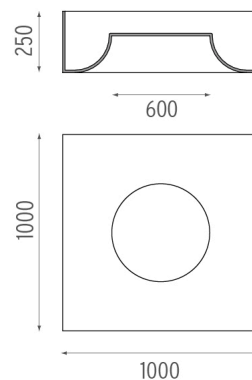

USL 1000 Dimmable DSI-Dali designed by FLOS Soft Architecture

Indirect ceiling-mounted lighting system. Indirect lighting for linear fluorescent lamps. It permits installation of Flos architectural product. Suspension cable length 4 meters.

● SA.400I.4.2DA Raw