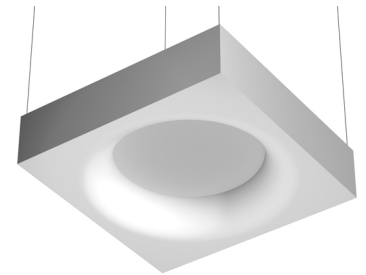

USL 1000 DIMMABLE DSI-DALI

Lamps description 4 x T5 FQ G5 39W 12400 lm
Environment Indoor

OPTICAL

Aiming Fixed

ELECTRICAL

Control gear availability Included
Control gear type Electronic dimmable Dsi & dali
Emergency Without
Insulation class Class I

PHYSICAL

Weight (kg) 16,5

USL 1000 Dimmable DSI-Dali designed by FLOS Soft Architecture

Indirect ceiling-mounted lighting system. Indirect lighting for linear fluorescent lamps. It permits installation of Flos architectural product. Suspension cable length 4 meters.

Lamp type:
T5 FQ

USL 1000 Dimmable DSI-Dali designed by FLOS Soft Architecture

Indirect ceiling-mounted lighting system. Indirect lighting for linear fluorescent lamps. It permits installation of Flos architectural product. Suspension cable length 4 meters.