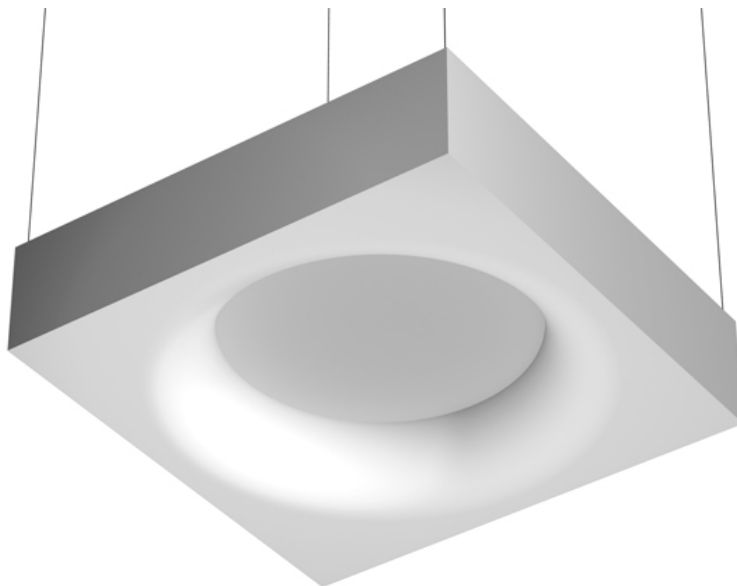

USL 1000 DIMMABLE DSI-DALI

Lamps description 4 x T5 FQ G5 39W 12400 lm
Environment Indoor

OPTICAL

Aiming Fixed

ELECTRICAL

Control gear availability Included
Control gear type Electronic dimmable Dsi & dali
Emergency Without
Insulation class Class I

PHYSICAL

Weight (kg) 16,5

USL 1000 Dimmable DSI-Dali designed by FLOS Soft Architecture

Indirect ceiling-mounted lighting system. Indirect lighting for linear fluorescent lamps. It permits installation of Flos architectural product. Suspension cable length 4 meters.

Lamp type:
T5 FQ

USL 1000 Dimmable DSI-Dali designed by FLOS Soft Architecture

Indirect ceiling-mounted lighting system. Indirect lighting for linear fluorescent lamps. It permits installation of Flos architectural product. Suspension cable length 4 meters.