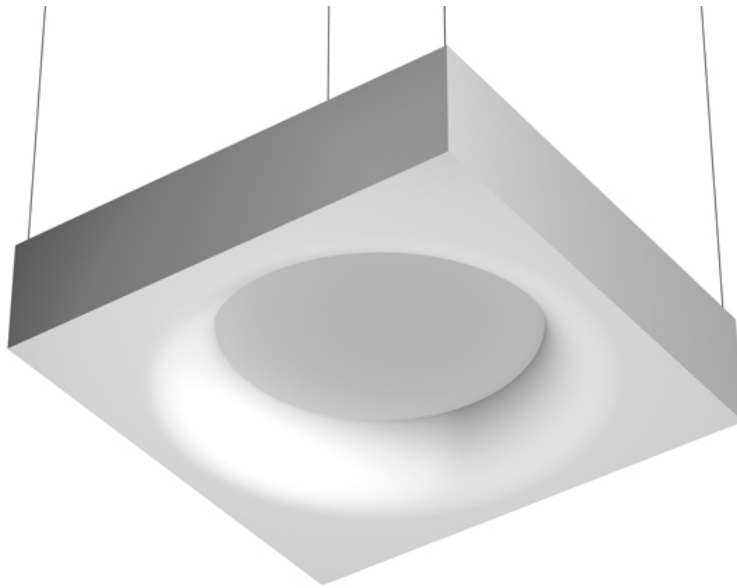

FLOS

USL 1000 NO DIMMABLE

Lamps description 4 x T5 FQ G5 39W 12400 lm
Environment Indoor

OPTICAL

Aiming Fixed

ELECTRICAL

Control gear availability Included
Control gear type Electronic
Emergency Without
Insulation class Class I

PHYSICAL

Weight (kg) 16.5

USL 1000 No Dimmable designed by FLOS Soft Architecture

Indirect ceiling-mounted lighting system. Indirect lighting for linear fluorescent lamps. It permits installation of Flos architectural product. Suspension cable length 4 meters.

Lamp type:
T5 FQ

USL 1000 No Dimmable designed by FLOS Soft Architecture

Indirect ceiling-mounted lighting system. Indirect lighting for linear fluorescent lamps. It permits installation of Flos architectural product. Suspension cable length 4 meters.