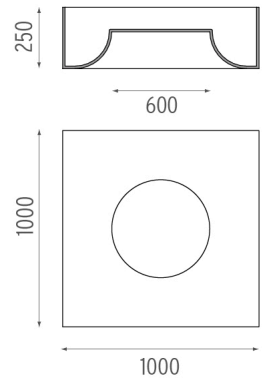

USL 1000 No Dimmable designed by FLOS Soft Architecture

Indirect ceiling-mounted lighting system. Indirect lighting for linear fluorescent lamps. It permits installation of Flos architectural product. Suspension cable length 4 meters.

● SA.4001.4.200 Raw