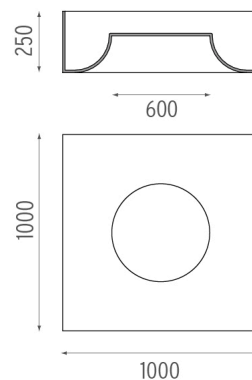

USL 1000 No Dimmable designed by FLOS Soft Architecture

Indirect ceiling-mounted lighting system. Indirect lighting for linear fluorescent lamps. It permits installation of Flos architectural product. Suspension cable length 4 meters.

● SA.4001.4.200 Raw