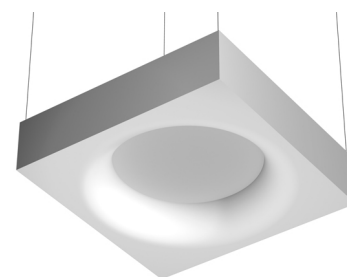

PHYSICAL

Weight (kg) 16,5

USL 1000 Dimmable I-10V designed by FLOS Soft Architecture

Indirect ceiling-mounted lighting system. Indirect lighting for linear fluorescent lamps. It permits installation of Flos architectural product. Suspension cable length 4 meters.

Fluorescent tube

Socket:

G5

Lamp type:

T5 FH

USL 1000 Dimmable I-10V designed by FLOS Soft Architecture

Indirect ceiling-mounted lighting system. Indirect lighting for linear fluorescent lamps. It permits installation of Flos architectural product. Suspension cable length 4 meters.