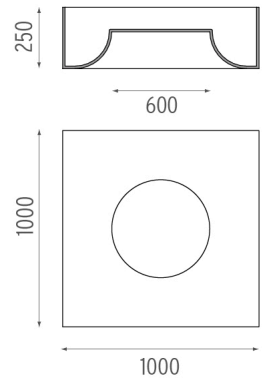

USL 1000 Dimmable I-10V designed by FLOS Soft Architecture

Indirect ceiling-mounted lighting system. Indirect lighting for linear fluorescent lamps. It permits installation of Flos architectural product. Suspension cable length 4 meters.

● SA.4001.4.I1V Raw