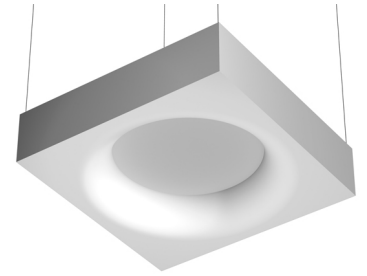

USL 1000 DIMMABLE I-10V

Lamps description 4 x T5 FH G5 21W 7600 lm
Environment Indoor

OPTICAL

Aiming Fixed

ELECTRICAL

Control gear availability Included
Control gear type Electronic dimmable I-10V
Emergency Without
Insulation class Class I

PHYSICAL

Weight (kg) 16,5

USL 1000 Dimmable I-10V designed by FLOS Soft Architecture

Indirect ceiling-mounted lighting system. Indirect lighting for linear fluorescent lamps. It permits installation of Flos architectural product. Suspension cable length 4 meters.

Fluorescent tube

Socket:

G5

Lamp type:

T5 FH

USL 1000 Dimmable I-10V designed by FLOS Soft Architecture

Indirect ceiling-mounted lighting system. Indirect lighting for linear fluorescent lamps. It permits installation of Flos architectural product. Suspension cable length 4 meters.