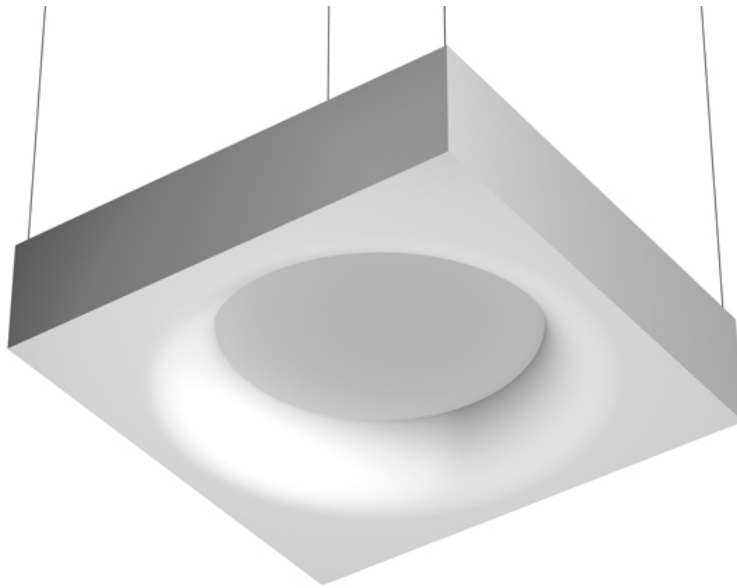

USL 1000 DIMMABLE I-10V

Lamps description 4 x T5 FH G5 21W 7600 lm
Environment Indoor

OPTICAL

Aiming Fixed

ELECTRICAL

Control gear availability Included
Control gear type Electronic dimmable I-10V
Emergency Without
Insulation class Class I

PHYSICAL

Weight (kg) 16,5

USL 1000 Dimmable I-10V designed by FLOS Soft Architecture

Indirect ceiling-mounted lighting system. Indirect lighting for linear fluorescent lamps. It permits installation of Flos architectural product. Suspension cable length 4 meters.

Fluorescent tube

Socket:

G5

Lamp type:

T5 FH

USL 1000 Dimmable I-10V designed by FLOS Soft Architecture

Indirect ceiling-mounted lighting system. Indirect lighting for linear fluorescent lamps. It permits installation of Flos architectural product. Suspension cable length 4 meters.