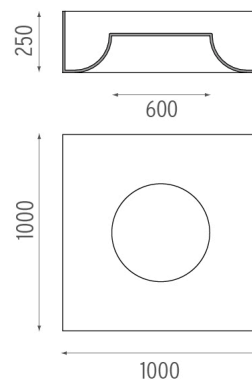

USL 1000 Dimmable I-10V designed by FLOS Soft Architecture

Indirect ceiling-mounted lighting system. Indirect lighting for linear fluorescent lamps. It permits installation of Flos architectural product. Suspension cable length 4 meters.

● SA.4001.4.11V Raw