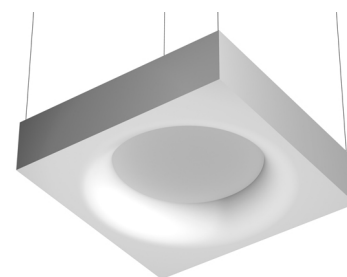

FLOS

USL 1000 NO DIMMABLE

Lamps description 4 x T5 FH G5 21W 7600 lm
Environment Indoor

OPTICAL

Aiming Fixed

ELECTRICAL

Control gear availability Included
Control gear type Electronic
Emergency Without
Insulation class Class I

PHYSICAL

Weight (kg) 16,5

USL 1000 No Dimmable designed by FLOS Soft Architecture

Indirect ceiling-mounted lighting system. Indirect lighting for linear fluorescent lamps. It permits installation of Flos architectural product. Suspension cable length 4 meters.

Fluorescent tube

Socket:

G5

Lamp type:

T5 FH

USL 1000 No Dimmable designed by FLOS Soft Architecture

Indirect ceiling-mounted lighting system. Indirect lighting for linear fluorescent lamps. It permits installation of Flos architectural product. Suspension cable length 4 meters.