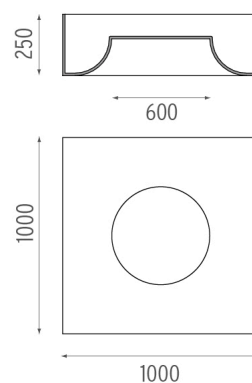

USL 1000 No Dimmable designed by FLOS Soft Architecture

Indirect ceiling-mounted lighting system. Indirect lighting for linear fluorescent lamps. It permits installation of Flos architectural product. Suspension cable length 4 meters.

● SA.4001.4.100 Raw