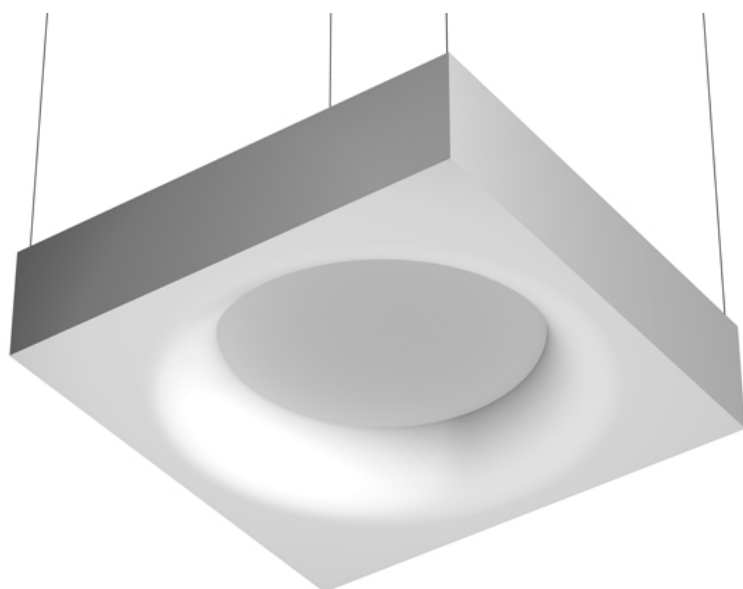

FLOS

USL 1000 NO DIMMABLE

Lamps description 4 x T5 FH G5 21W 7600 lm
Environment Indoor

OPTICAL

Aiming Fixed

ELECTRICAL

Control gear availability Included
Control gear type Electronic
Emergency Without
Insulation class Class I

PHYSICAL

Weight (kg) 16,5

USL 1000 No Dimmable designed by FLOS Soft Architecture

Indirect ceiling-mounted lighting system. Indirect lighting for linear fluorescent lamps. It permits installation of Flos architectural product. Suspension cable length 4 meters.

Fluorescent tube

Socket:

G5

Lamp type:

T5 FH

USL 1000 No Dimmable designed by FLOS Soft Architecture

Indirect ceiling-mounted lighting system. Indirect lighting for linear fluorescent lamps. It permits installation of Flos architectural product. Suspension cable length 4 meters.