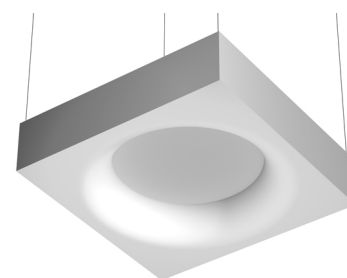

FLOS

USL 1000 NO DIMMABLE

Lamps description 4 x T5 FH G5 21W 7600 lm
Environment Indoor

OPTICAL

Aiming Fixed

ELECTRICAL

Control gear availability Included
Control gear type Electronic
Emergency Without
Insulation class Class I

PHYSICAL

Weight (kg) 16,5

USL 1000 No Dimmable designed by FLOS Soft Architecture

Indirect ceiling-mounted lighting system. Indirect lighting for linear fluorescent lamps. It permits installation of Flos architectural product. Suspension cable length 4 meters.

Fluorescent tube

Socket:

G5

Lamp type:

T5 FH

USL 1000 No Dimmable designed by FLOS Soft Architecture

Indirect ceiling-mounted lighting system. Indirect lighting for linear fluorescent lamps. It permits installation of Flos architectural product. Suspension cable length 4 meters.