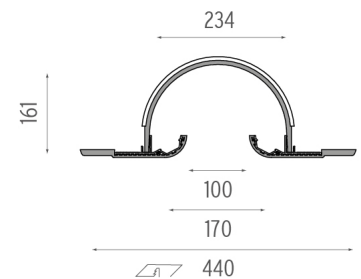

PHYSICAL

Height (mm)	4000
Weight (kg)	51/4m

Softprofile Deco Starck Large Column 4 m

designed by Philippe Starck

Soft technology wall or ceiling-mounted recessed luminaire. It permits the installation of LED modules on both sides. Lighting systems not included.

- SA.2344.1 Raw
- SA.2344.3.140 Gold Dome
- SA.2344.3.160 Silver Dome
- SA.2344.3.120 White Dome

CERTIFICATIONS

Softprofile Deco Starck Large Column 4 m . Accessories

Structural

● SA.2325.1

Endcap

Softprofile Deco Starck Large Column 4 m