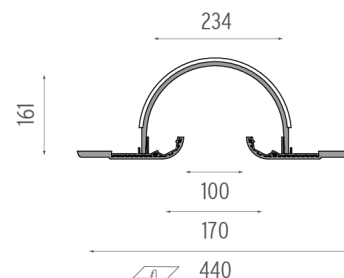

CERTIFICATIONS