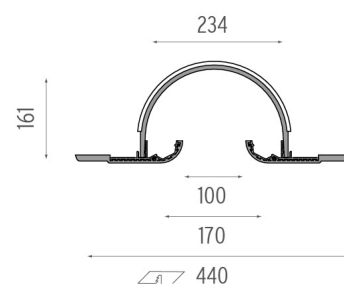

CERTIFICATIONS