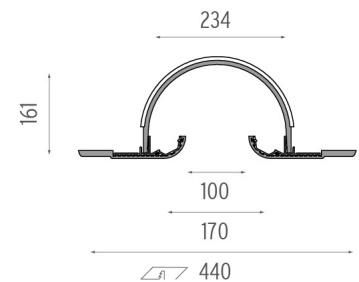

PHYSICAL

| | |
|--------------------|-------|
| Height (mm) | 4000 |
| Weight (kg) | 51/4m |

**Softprofile Deco Wanders
Large Column 4 m**
designed by Marcel Wanders

Soft technology wall or ceiling-mounted recessed luminaire. It permits the installation of LED modules on both sides. Lighting systems not included.

- SA.2334.1 Raw
- SA.2334.3.120 White Dome

CERTIFICATIONS

Softprofile Deco Wanders Large Column 4 m . Accessories

Structural

● SA.2325.1

Endcap

Softprofile Deco Wanders Large Column 4 m

designed by Marcel Wanders