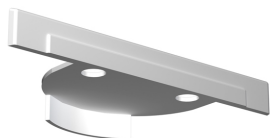

PHYSICAL

| | |
|--------------------|-------|
| Height (mm) | 4000 |
| Weight (kg) | 51/4m |

**Softprofile Deco Wanders
Large Column 4 m**
designed by Marcel Wanders

Soft technology wall or ceiling-mounted recessed luminaire. It permits the installation of LED modules on both sides. Lighting systems not included.

- SA.2334.1 Raw
- SA.2334.3.120 White Dome

CERTIFICATIONS

Softprofile Deco Wanders Large Column 4 m . Accessories

Structural

● SA.2325.1

Endcap

Softprofile Deco Wanders Large Column 4 m

designed by Marcel Wanders

Soft technology wall or ceiling-mounted recessed luminaire. It permits the installation of LED modules on both sides. Lighting systems not included.

● SA.2334.1 Raw

○ SA.2334.3.120 White Dome

CERTIFICATIONS