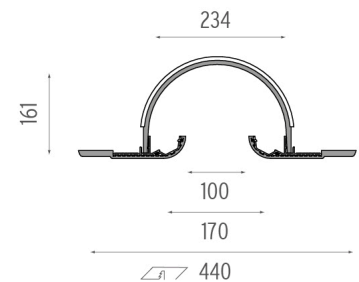

PHYSICAL

Height (mm)	3000
Weight (kg)	38/3m

Softprofile Deco Wanders Large Column 3 m
designed by Marcel Wanders

Soft technology wall or ceiling-mounted recessed luminaire. It permits the installation of LED modules on both sides. Lighting systems not included.

- SA.2333.1 Raw
- SA.2333.3.120 White Dome

CERTIFICATIONS

Softprofile Deco Wanders Large Column 3 m . Accessories

Structural

● SA.2325.1

Endcap

Softprofile Deco Wanders Large Column 3 m

designed by Marcel Wanders