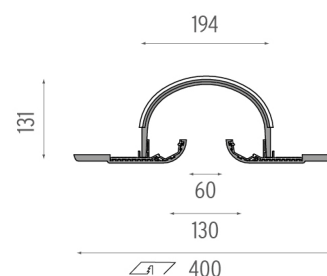

CERTIFICATIONS