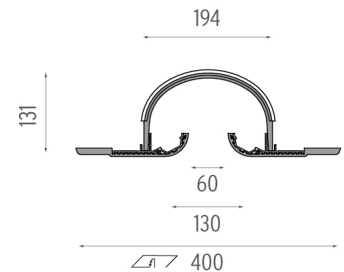

PHYSICAL

Height (mm)	4000
Weight (kg)	47/4m

Softprofile Deco Starck Small Column 4 m

designed by Philippe Starck

Soft technology wall or ceiling-mounted recessed luminaire. It permits the installation of LED modules on both sides. Lighting systems not included.

- SA.2314.1 Raw
- SA.2314.3.140 Gold Dome
- SA.2314.3.160 Silver Dome
- SA.2314.3.120 White Dome

CERTIFICATIONS

Softprofile Deco Starck Small Column 4 m . Accessories

Structural

● SA.2295.1

Endcap

Softprofile Deco Starck Small Column 4 m