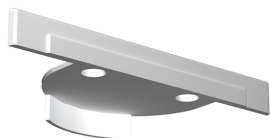

Softprofile Deco Starck Small Column 3 m . Accessories

Structural

● SA.2295.1

Endcap