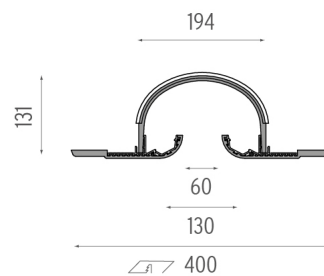

CERTIFICATIONS