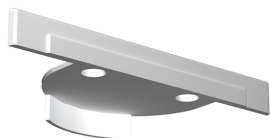

Softprofile Deco Wanders Small Column 4 m . Accessories

Structural

● SA.2295.1

Endcap