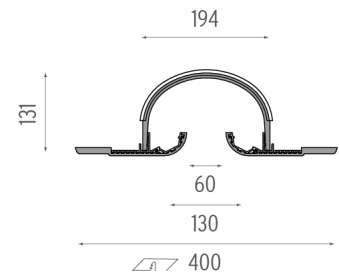

CERTIFICATIONS