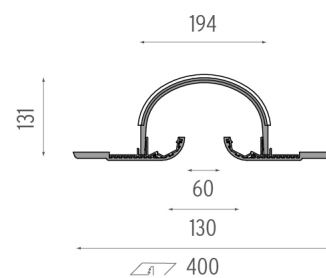

CERTIFICATIONS