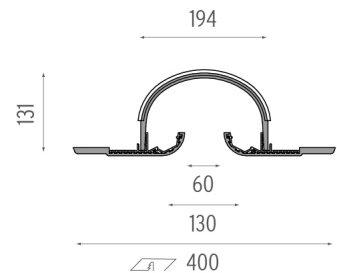

PHYSICAL

Height (mm)	3000
Weight (kg)	35/3m

**Softprofile Deco Wanders
Small Column 3 m**
designed by Marcel Wanders

Soft technology wall or ceiling-mounted recessed luminaire. It permits the installation of LED modules on both sides. Lighting systems not included.

- SA.2303.1 Raw
- SA.2303.3.120 White Dome

CERTIFICATIONS

Softprofile Deco Wanders Small Column 3 m . Accessories

Structural

● SA.2295.1

Endcap

Softprofile Deco Wanders Small Column 3 m

designed by Marcel Wanders