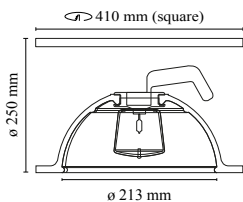

## Skygarden Recessed G9

by Marcel Wanders , 2009

Recessed luminaire providing diffused lighting. Hemispherical, cast plaster diffuser, painted white inside. Plaster diffuser support in die-cast aluminum alloy. Flashed and blown opal glass diffuser. Frieze in photo-etched and mechanically drawn aisi 304 steel.

Mounting	Ceiling
Environment	Indoor
Finish	White
Weight	4 Kg
Light sources available	1 x HSGS G9 33W 2700K Halopin Pro 460lm - RF18863 1 x LED G9 2,3W No Dim 3000K 200lm - RF25320
Emergency	Without
Voltage	220-250V
Power	MAX 40W
Battery	No
Supply included	Yes
Materials	Glass, Plaster, Stainless steel
Colors	● F6433009 - White