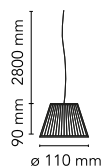

Romeo Babe Soft Suspension

by Philippe Starck , 1997-2004

Suspension lamp providing diffused light. Acid-etched pressed borosilicate glass internal diffuser. Plissé cloth shade. Gray painted die-cast aluminum diffuser support.

Mounting	Pendant
Environment	Indoor
Finish	Fabric
Weight	0.4 Kg
Light sources available	1 x HSGS G9 33W 2700K Halopin Pro 460lm - RF18863 1 x LED G9 2,3W No Dim 3000K 200lm - RF25320
Emergency	Without
Voltage	220-250V
Power	MAX 40W
Battery	No
Supply included	Yes
Cord Length	2800 mm
Materials	Fabric, Glass
Colors	 F6124007 - Fabric