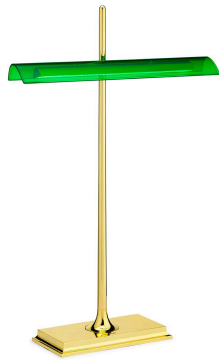

Goldman

by Ron Gilad , 2013

Table lamp providing direct light. Aluminium structure with external transparent methacrylate diffuser and opal PC led diffuser. Optical switch sensor on the base that provide 3-step dimming function. A USB socket on the back of the base enables you to recharge the most common smartphones and tablets (max 1.5A). Adaptor on plug connector with interchangeable plugs. The power chord is 2.5 metres long

Mounting	Table
Environment	Indoor
Finish	Black nikel body/fumée diffusor, Brass body/ green diffusor
Weight	0,9 Kg
Light sources available	42 x LED 8W 2700K Dimmer CRI85 248lm
Emergency	Without
Switching	Optical switch on dimmable base with "Soft Touch" technology
Voltage	220-240V
Power	8W
Battery	No
Supply included	Yes
Cord Length	2500 mm
Materials	Aluminum, Methacrylate
Colors	<p> F3440044 - Brass/Green</p> <p> F3440030 - Black nikel/Fumée</p>