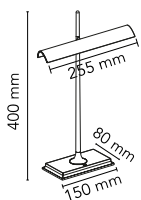

Goldman

by Ron Gilad , 2013

Table lamp providing direct light. Aluminium structure with external transparent methacrylate diffuser and opal PC led diffuser. Optical switch sensor on the base that provide 3-step dimming function. A USB socket on the back of the base enables you to recharge the most common smartphones and tablets (max 1.5A). Adaptor on plug connector with interchangeable plugs. The power chord is 2.5 metres long

Mounting	Table
Environment	Indoor
Finish	Black nikel body/fumée diffusor, Brass body/ green diffusor
Weight	0,9 Kg
Light sources available	42 x LED 8W 2700K Dimmer CRI85 248lm
Emergency	Without
Switching	Optical switch on dimmable base with "Soft Touch" technology
Voltage	220-240V
Power	8W
Battery	No
Supply included	Yes
Cord Length	2500 mm
Materials	Aluminum, Methacrylate
Colors	<p> F3440044 - Brass/Green</p> <p> F3440030 - Black nikel/Fumée</p>