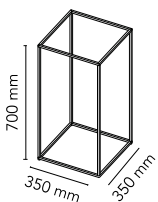

## Ipnos

by Nicoletta Rossi and Guido Bianchi , 2014

Floor lamp providing diffused light. Extruded aluminium frame 10x10x1 gratiné and anodized in various finishes. Led on the top edges incorporated in the extrusions and protected by transparent PC diffusers. Driver on plug, dimmable switch on chord.

### Ipnos Top Plate

It's a transparent methacrylate diffuser, designed to be placed on the top of the fitting with the possibility to bear up to 5 kg. The Top Plate is adaptable for Ipnos both indoor and outdoor version.