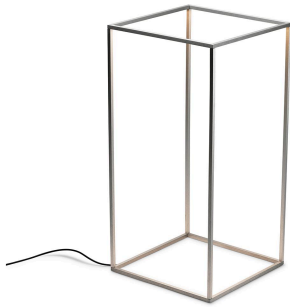

## Ipnos

by Nicoletta Rossi and Guido Bianchi , 2014

Floor lamp providing diffused light. Extruded aluminium frame 10x10x1 gratiné and anodized in various finishes. Led on the top edges incorporated in the extrusions and protected by transparent PC diffusers. Driver on plug, dimmable switch on chord.

Mounting	Floor
Environment	Indoor
Finish	Anodized black, Anodized natural, Anodized bronze
Weight	0.8 Kg
Light sources available	196 x TOP LED 15W 2700K CRI85 665lm
Emergency	Without
Voltage	100-240/24V
Power	15W
Battery	No
Supply included	No

Materials Aluminum, Polycarbonate

Colors

- F3120030 - Anodized black
- F3120054 - Anodized natural
- F3120046 - Anodized bronze

### Ipnos Top Plate

It's a transparent methacrylate diffuser, designed to be placed on the top of the fitting with the possibility to bear up to 5 kg. The Top Plate is adaptable for Ipnos both indoor and outdoor version.