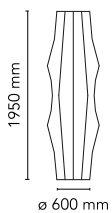

Fantasma

by Tobia Scarpa , 1961

Floor lamp providing diffused light. White powder coated internal steel structure sprayed with a unique "cocoon" resin to create the diffuser which is then protected by a transparent sprayed on finish. On the cable there is the electronic dimmer which allows the regulation of light brightness.

Mounting	Floor
Environment	Indoor
Finish	Cocoon
Weight	10.5 Kg
Light sources available	4 x HSGSA E27 46W 2700K 700lm - RF23158 4 x LED E27 8W 2700K 740lm - RF25323 4 x LED E27 8W 3000K 740lm - RF25317 4 x LED E27 13W 3000K T38 1400lm - RF25535
Emergency	Without
Switching	On the cable there is the electronic dimmer which allows the regulation of light brightness with a dial.
Voltage	220-240V
Power	4x MAX 60W
Battery	No
Supply included	Yes
Materials	Cocoon, Steel
Colors	● F2201009 - Cocoon