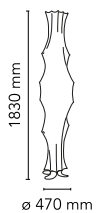

Fantasma Piccolo

by Tobia Scarpa , 1961

Floor lamp providing diffused light. White powder coated internal steel structure sprayed with a unique "cocoon" resin to create the diffuser which is then protected by a transparent sprayed on finish. On the cable there is the electronic dimmer which allows the regulation of light brightness.

Mounting	Floor
Environment	Indoor
Finish	Cocoon
Weight	10 Kg
Light sources available	3 x HSGSA E27 46W 2700K 700lm - RF23158 3 x LED E27 13W 3000K T38 1400lm - RF25535
Emergency	Without
Switching	On the cable there is the electronic dimmer which allows the regulation of light brightness with a dial.
Voltage	220-240V
Power	3x MAX 60W
Battery	No
Supply included	Yes
Materials	Cocoon, Steel
Colors	● F2101009 - Cocoon