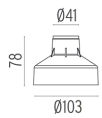

LANDLORD GROUND Ø49 I BEAM

Beam angle	14°
Mounting	Ground
Lamps description	Power LED: 2,3W - 202 lm ≠ FIXT 9 lm - 4000K/CRI 80 - 24V
Environment	Outdoor
Technical description	IP67 luminaries for ground recessed installation, powered 24V. Body in anodised, then resined aluminium, external ring in shot-peened stainless steel, encasing the entire control electronics. Head available in two sizes, ø47 mm, and ø64 mm, with frontal or grazing emission (one, two or four beams). Frontal emission version are available with spot or medium optic, and the ø64 version is also available with integrated non removable honeycomb, for maximum visual confort. To be installed in its installation box.

Landlord Ground Ø49 I Beam designed by Piero Lissoni

24V remote power supply to be ordered separately. Necessary box for installation, to be ordered separately.

● F004A43A005 Stainless steel

DIMENSIONS

CERTIFICATIONS

Landlord Ground Ø49 I Beam .Accessories

Mounting

○ F004Z0J0000

Installation box

Landlord Ground Ø49 I Beam designed by Piero Lissoni

24V remote power supply to be ordered separately. Necessary box for installation, to be ordered separately.

● F004A43A005 Stainless steel

DIMENSIONS

Landlord Ground Ø49 I Beam . Lamps

Power LED

Lamp category:

LED

Socket:

Special base