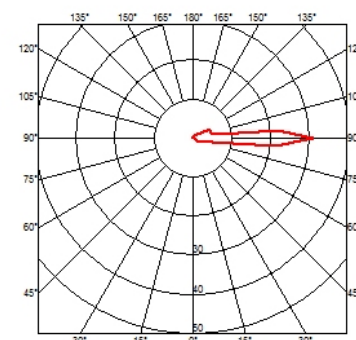

LANDLORD GROUND Ø49 I BEAM

Beam angle	14°
Mounting	Ground
Lamps description	Power LED: 2,3W - 202 lm ≠ FIXT 9 lm - 4000K/CRI 80 - 24V
Environment	Outdoor
Technical description	IP67 luminaries for ground recessed installation, powered 24V. Body in anodised, then resined aluminium, external ring in shot-peened stainless steel, encasing the entire control electronics. Head available in two sizes, ø47 mm, and ø64 mm, with frontal or grazing emission (one, two or four beams). Frontal emission version are available with spot or medium optic, and the ø64 version is also available with integrated non removable honeycomb, for maximum visual confort. To be installed in its installation box.

Landlord Ground Ø49 I Beam designed by Piero Lissoni

24V remote power supply to be ordered separately. Necessary box for installation, to be ordered separately.

● F004A43A005 Stainless steel

DIMENSIONS

CERTIFICATIONS