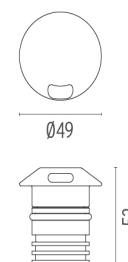

LANDLORD GROUND Ø49 I BEAM

Beam angle	14°
Mounting	Ground
Lamps description	Power LED: 2,3W - 202 lm ≠ FIXT 9 lm - 4000K/CRI 80 - 24V
Environment	Outdoor
Technical description	IP67 luminaries for ground recessed installation, powered 24V. Body in anodised, then resined aluminium, external ring in shot-peened stainless steel, encasing the entire control electronics. Head available in two sizes, ø47 mm, and ø64 mm, with frontal or grazing emission (one, two or four beams). Frontal emission version are available with spot or medium optic, and the ø64 version is also available with integrated non removable honeycomb, for maximum visual confort. To be installed in its installation box.

Landlord Ground Ø49 I Beam designed by Piero Lissoni

24V remote power supply to be ordered separately. Necessary box for installation, to be ordered separately.

● F004A43A005 Stainless steel

DIMENSIONS

CERTIFICATIONS

● F004A43A005 Stainless steel

DIMENSIONS

Landlord Ground Ø49 I Beam . Lamps

Power LED

Lamp category:

LED

Socket:

Special base