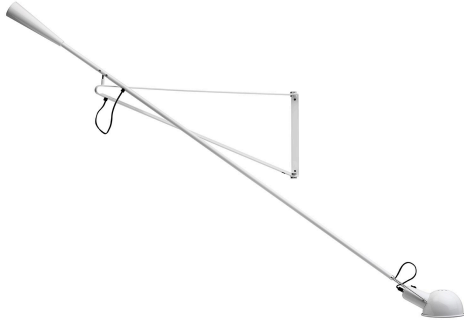

265

by Paolo Rizzatto , 1973

Wall lamp providing direct light. Painted steel adjustable arm and reflector. Chrome-plated brass reflector support. Cast iron tapered counterweight. Painted steel wall fixture.

Mounting	Wall
Environment	Indoor
Finish	White, Black
Weight	6 Kg
Light sources available	1 x HSGSA E27 46W 2700K 700lm - RF23158 1 x LED E27 8W 2700K 740lm - RF25323 1 x LED E27 8W 3000K 740lm - RF25317
Emergency	Without
Voltage	220-250V
Power	MAX 75
Battery	No
Supply included	Yes
Cord Length	2030 mm
Materials	Steel
Colors	● A0300009 - White ● A0300030 - Black