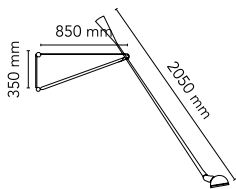

265

by Paolo Rizzatto , 1973

Wall lamp providing direct light. Painted steel adjustable arm and reflector. Chrome-plated brass reflector support. Cast iron tapered counterweight. Painted steel wall fixture.

Mounting	Wall
Environment	Indoor
Finish	White, Black
Weight	6 Kg
Light sources available	1 x HSGSA E27 46W 2700K 700lm - RF23158 1 x LED E27 8W 2700K 740lm - RF25323 1 x LED E27 8W 3000K 740lm - RF25317
Emergency	Without
Voltage	220-250V
Power	MAX 75
Battery	No
Supply included	Yes
Cord Length	2030 mm
Materials	Steel
Colors	● A0300009 - White ● A0300030 - Black