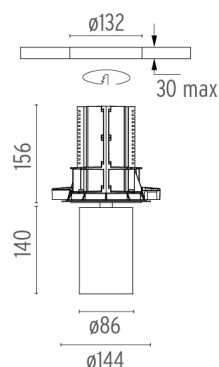

UT DOWNLIGHT NO TRIM Ø86 NON DIMMABLE

Number of heads	1
Mounting	Ceiling recessed
Lamps description	LED Array High Performances 27W 2767 lm 4000K CRI 90
Luminaire luminous flux	See reference number
Voltage (V)	220/240
Environment	Indoor
Notes	Pre-installation frame must be ordered separately.

PHYSICAL

Cutout diameter (mm)	132
Spot diameter (mm)	86
Construction material	Aluminium
Weight (kg)	0,97

UT Downlight No Trim Ø86 Non Dimmable
designed by FLOS Architectural

Recessed luminaire with LED light source. 220-240V, 50-60Hz remote power supply included.<nextline>

- 09.4927.30A - 1767lm White
- 09.4927.14A - 1767lm Black

CERTIFICATIONS

UT Downlight No Trim Ø86 Non Dimmable . Accessories

Mounting

● 08.8995.30

● 08.8995.14

Installation frame NO TRIM

UT Downlight No Trim Ø86 Non Dimmable
designed by FLOS Architectural