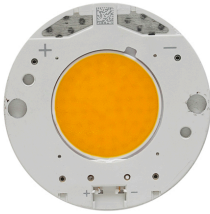

OPTICAL

Reflector finish	Aluminum
Aiming	Adjustable
Light distribution symmetry	Symmetric
Beam angle	37° Flood

ELECTRICAL

Transformer availability	Included
Transformer mounting	Remote
Transformer type	Electronic
Emergency	Without
Insulation class	Class II

○ 08.8175.68

Flood lens

Flood lens made in press glass.

● 08.8495.14

Honeycomb

"Honeycomb" anti-glare screen: in thin, black-painted aluminium sheets.

CERTIFICATIONS

UT Downlight No Trim Ø86 Non Dimmable . Accessories

● 08.8410.00

Holding ring

Holding ring

● 08.8411.00

Screening crosspiece

UT Downlight No Trim Ø86 Non Dimmable
designed by FLOS Architectural

Recessed luminaire with LED light source. 220-240V, 50-60Hz remote power supply included.<nextline>

● 09.4927.30A - 1767lm White

● 09.4927.14A - 1767lm Black

UT Downlight No Trim Ø86 Non Dimmable . Lamps

LED Array

Lamp category:

LED

Socket:

Special base