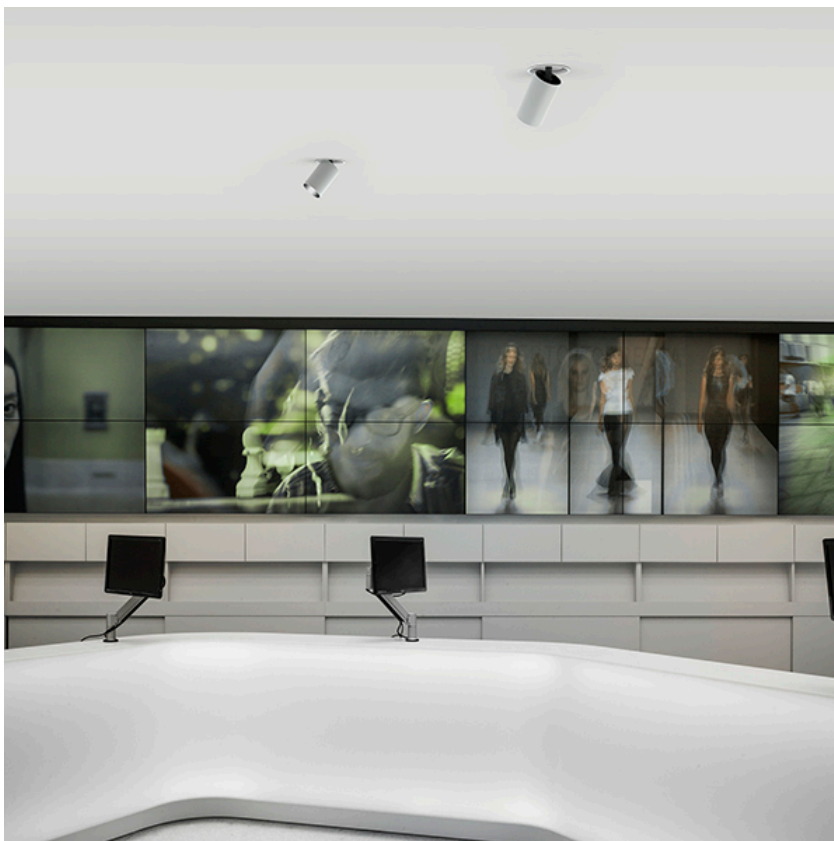

CERTIFICATIONS