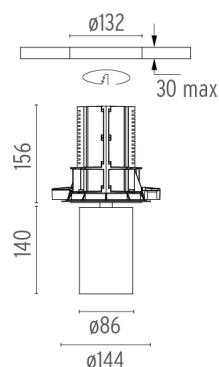

UT DOWNLIGHT NO TRIM Ø86 DALI VERSION

Number of heads	1
Mounting	Ceiling recessed
Lamps description	LED Array High Performances 27W 2656 lm 3000K CRI 90
Luminaire luminous flux	See reference number
Voltage (V)	220/240
Environment	Indoor
Notes	Pre-installation frame must be ordered separately.

OPTICAL

Reflector finish	Aluminum
Aiming	Adjustable
Light distribution symmetry	Symmetric
Beam angle	37° Flood

ELECTRICAL

Transformer availability	Included
Transformer mounting	Remote
Transformer type	Electronic dimmable dali
Emergency	Without
Insulation class	Class II

PHYSICAL

Cutout diameter (mm)	132
Spot diameter (mm)	86
Construction material	Aluminium
Weight (kg)	0,97

Recessed luminaire with LED light source. 220-240V, 50-60Hz remote power supply included.<nextline>

- 09.4924.30ADA - 1696lm White
- 09.4924.14ADA - 1696lm Black

CERTIFICATIONS