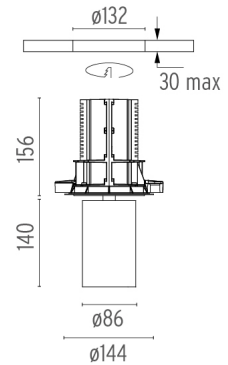

CERTIFICATIONS