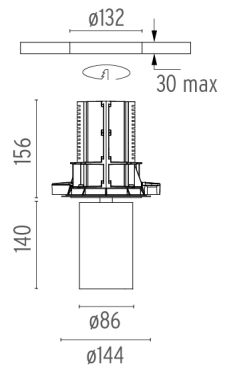

CERTIFICATIONS