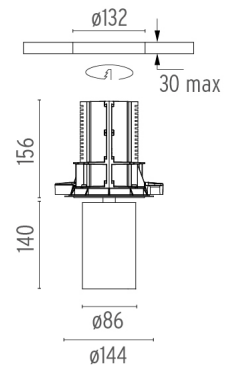

UT DOWNLIGHT NO TRIM Ø86 DALI VERSION

Number of heads	1
Mounting	Ceiling recessed
Lamps description	LED Array High Performances 27W 2656 lm 3000K CRI 90
Luminaire luminous flux	See reference number
Voltage (V)	220/240
Environment	Indoor
Notes	Pre-installation frame must be ordered separately.

OPTICAL

Reflector finish	Aluminum
Aiming	Adjustable
Light distribution symmetry	Symmetric
Beam angle	12° Spot

ELECTRICAL

Transformer availability	Included
Transformer mounting	Remote
Transformer type	Electronic dimmable dali
Emergency	Without
Insulation class	Class II

PHYSICAL

Cutout diameter (mm)	132
Spot diameter (mm)	86
Construction material	Aluminium
Weight (kg)	0,97

Recessed luminaire with LED light source. 220-240V, 50-60Hz remote power supply included.<nextline>

- 09.4922.30ADA - 1866lm White
- 09.4922.14ADA - 1866lm Black

CERTIFICATIONS