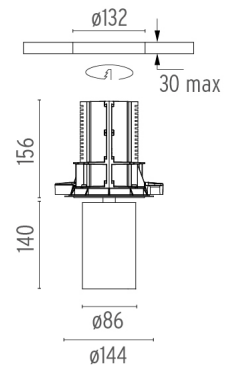

UT DOWNLIGHT NO TRIM Ø86 NON DIMMABLE

Number of heads	1
Mounting	Ceiling recessed
Lamps description	LED Array High Performances 27W 2656 lm 3000K CRI 90
Luminaire luminous flux	See reference number
Voltage (V)	220/240
Environment	Indoor
Notes	Pre-installation frame must be ordered separately.

PHYSICAL

Cutout diameter (mm)	132
Spot diameter (mm)	86
Construction material	Aluminium
Weight (kg)	0,97

UT Downlight No Trim Ø86 Non Dimmable
designed by FLOS Architectural

Recessed luminaire with LED light source. 220-240V, 50-60Hz remote power supply included.<nextline>

- 09.4922.30A - 1866lm White
- 09.4922.14A - 1866lm Black

CERTIFICATIONS

UT Downlight No Trim Ø86 Non Dimmable . Accessories

Mounting

● 08.8995.30

● 08.8995.14

Installation frame NO TRIM

UT Downlight No Trim Ø86 Non Dimmable
designed by FLOS Architectural