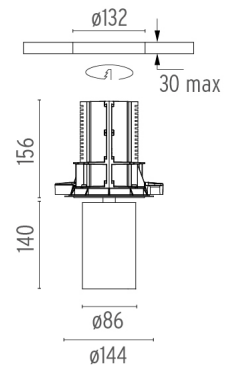

PHYSICAL

Cutout diameter (mm)	132
Spot diameter (mm)	86
Construction material	Aluminium
Weight (kg)	0,97

UT Downlight No Trim Ø86 Dali Version
designed by FLOS Architectural

Recessed luminaire with LED light source. 220-240V, 50-60Hz remote power supply included.<nextline>

- 09.4919.30ADA - 2258lm White
- 09.4919.14ADA - 2258lm Black

CERTIFICATIONS

UT Downlight No Trim Ø86 Dali Version . Accessories

Mounting

● 08.8995.30

● 08.8995.14

Installation frame NO TRIM

UT Downlight No Trim Ø86 Dali Version
designed by FLOS Architectural

● 09.4919.30ADA - 2258lm White

● 09.4919.14ADA - 2258lm Black

UT Downlight No Trim Ø86 Dali Version . Lamps

LED Array

Lamp category:

LED

Socket:

Special base