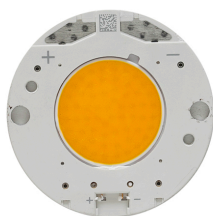

UT Downlight No Trim Ø86 Dali Version . Lamps

LED Array

Lamp category:

LED

Socket:

Special base

Lamp type:

LED Array