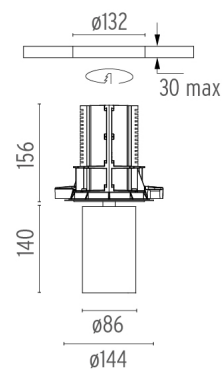

CERTIFICATIONS