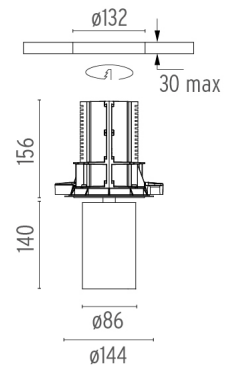

PHYSICAL

Cutout diameter (mm)	132
Spot diameter (mm)	86
Construction material	Aluminium
Weight (kg)	0,97

UT Downlight No Trim Ø86 Non Dimmable
designed by FLOS Architectural

Recessed luminaire with LED light source. 220-240V, 50-60Hz remote power supply included.<nextline>

- 09.4919.30A - 2258lm White
- 09.4919.14A - 2258lm Black

CERTIFICATIONS

UT Downlight No Trim Ø86 Non Dimmable . Accessories

Mounting

- 08.8995.30
- 08.8995.14

Installation frame NO TRIM

UT Downlight No Trim Ø86 Non Dimmable
designed by FLOS Architectural