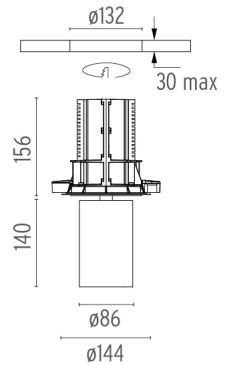

CERTIFICATIONS