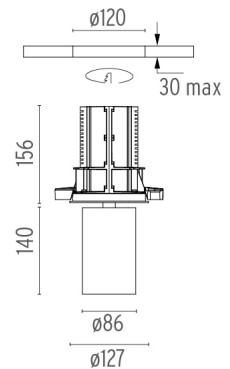

CERTIFICATIONS