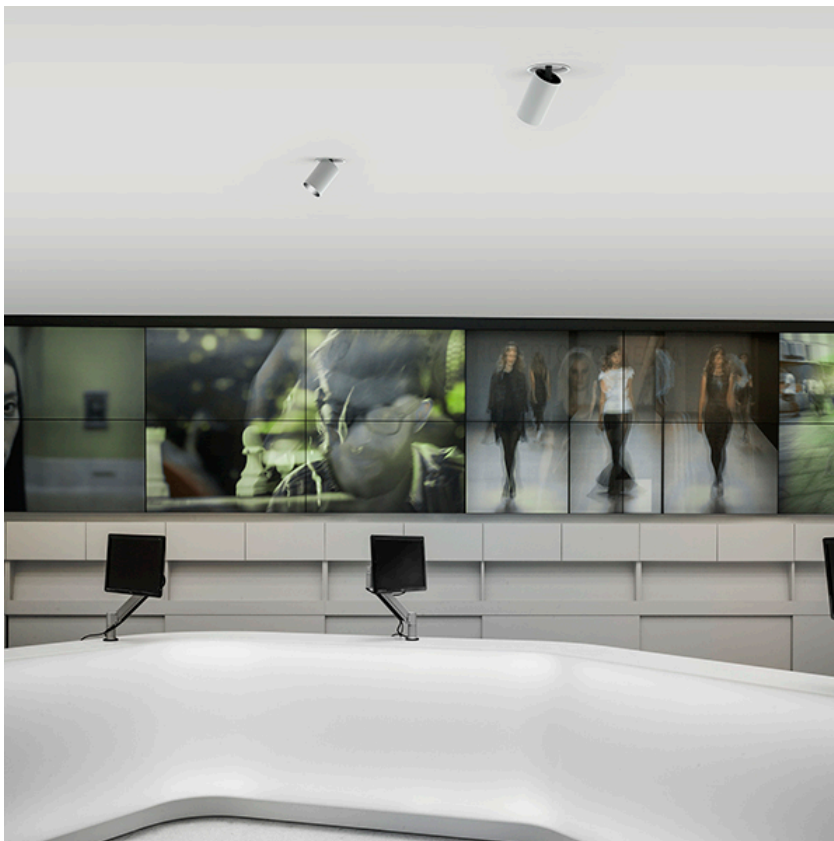

Recessed luminaire with LED light source. 220-240V, 50-60Hz remote power supply included.<nextline>

- 09.4913.30A - 1867lm White
- 09.4913.14A - 1867lm Black