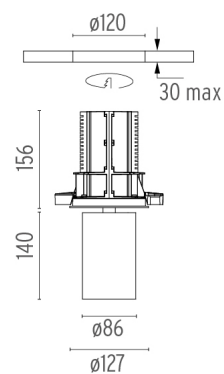

UT Downlight Trim Ø86 Non Dimmable . Lamps

LED Array

Lamp category:

LED

Socket:

Special base

Lamp type:

LED Array

Recessed luminaire with LED light source. 220-240V, 50-60Hz remote power supply included.<nextline>

- 09.4913.30A - 1867lm White
- 09.4913.14A - 1867lm Black

CERTIFICATIONS