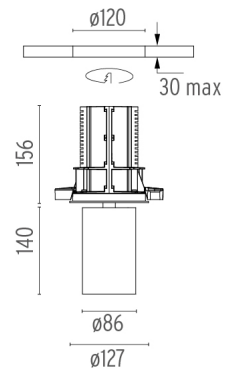

CERTIFICATIONS