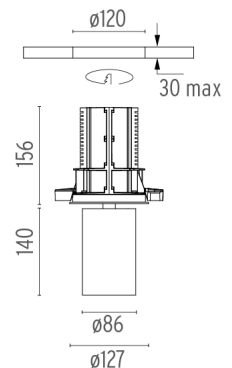

UT DOWNLIGHT TRIM Ø86 DALI VERSION

Number of heads	1
Mounting	Ceiling recessed
Lamps description	LED Array High Performances 27W 3214 lm 3000K CRI 80
Luminaire luminous flux	See reference number
Voltage (V)	220/240
Environment	Indoor

OPTICAL

Reflector finish	Aluminum
Aiming	Adjustable
Light distribution symmetry	Symmetric
Beam angle	37° Flood

ELECTRICAL

Transformer availability	Included
Transformer mounting	Remote
Transformer type	Electronic dimmable dali
Emergency	Without
Insulation class	Class II

PHYSICAL

Cutout diameter (mm)	120
Spot diameter (mm)	86
Construction material	Aluminium
Weight (kg)	1,36

Recessed luminaire with LED light source. 220-240V, 50-60Hz remote power supply included.<nextline>

- 09.4912.30ADA - 2053lm White
- 09.4912.14ADA - 2053lm Black

CERTIFICATIONS