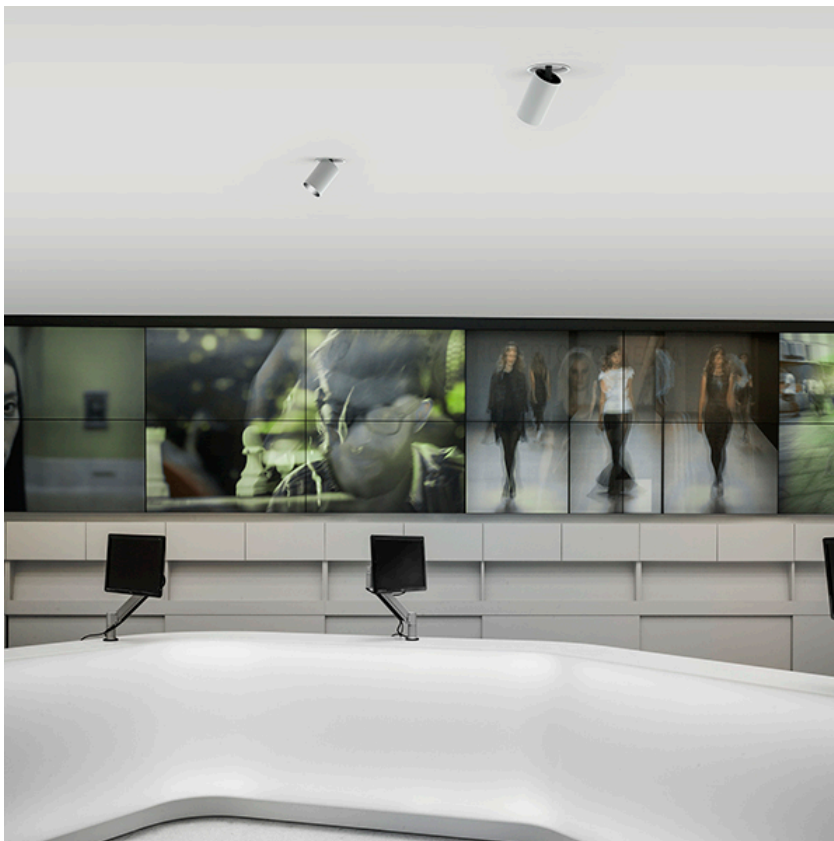

Recessed luminaire with LED light source. 220-240V, 50-60Hz remote power supply included.<nextline>

- 09.4912.30ADA - 2053lm White
- 09.4912.14ADA - 2053lm Black