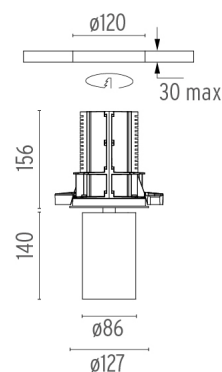

UT Downlight Trim Ø86 Dali Version . Lamps

LED Array

Lamp category:

LED

Socket:

Special base

Lamp type:

LED Array

Recessed luminaire with LED light source. 220-240V, 50-60Hz remote power supply included.<nextline>

● 09.4912.30ADA - 2053lm White

● 09.4912.14ADA - 2053lm Black

CERTIFICATIONS