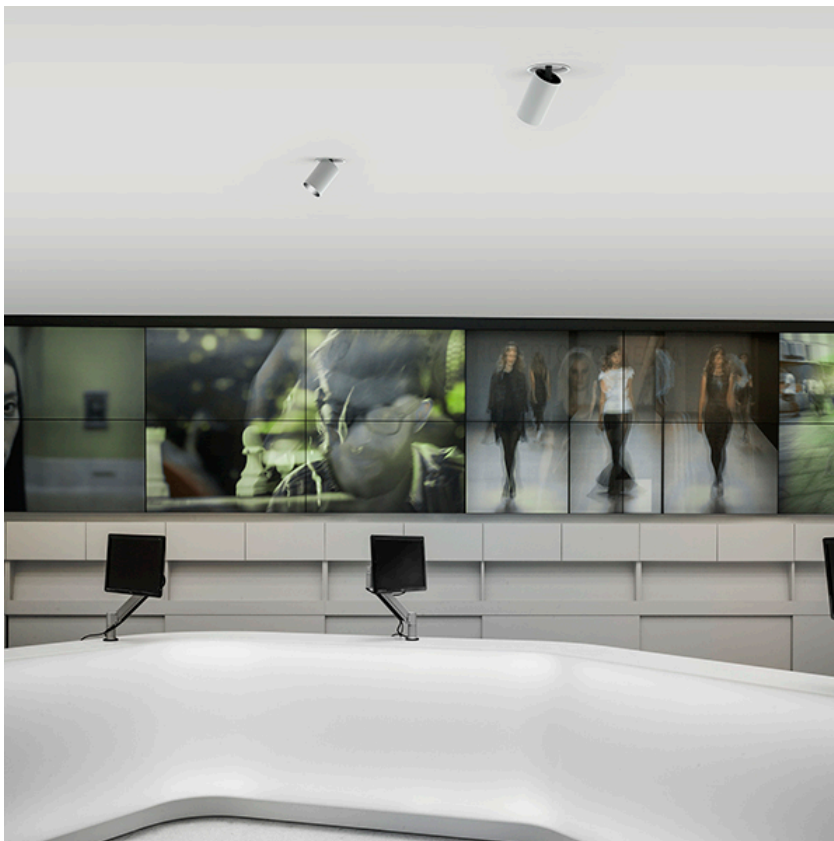

Recessed luminaire with LED light source. 220-240V, 50-60Hz remote power supply included.<nextline>

| | |
|------------------------|-------|
| ● 09.4910.30A - 2259lm | White |
| ● 09.4910.14A - 2259lm | Black |