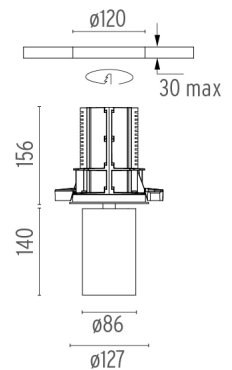

UT DOWNLIGHT TRIM Ø86 NON DIMMABLE

Number of heads	1
Mounting	Ceiling recessed
Lamps description	LED Array High Performances 27W 3214 lm 3000K CRI 80
Luminaire luminous flux	See reference number
Voltage (V)	220/240
Environment	Indoor

OPTICAL

Reflector finish	Aluminum
Aiming	Adjustable
Light distribution symmetry	Symmetric
Beam angle	12° Spot

ELECTRICAL

Transformer availability	Included
Transformer mounting	Remote
Transformer type	Electronic
Emergency	Without
Insulation class	Class II

PHYSICAL

Cutout diameter (mm)	120
Spot diameter (mm)	86
Construction material	Aluminium
Weight (kg)	1,36

Recessed luminaire with LED light source. 220-240V, 50-60Hz remote power supply included.<nextline>

● 09.4910.30A - 2259lm	White
● 09.4910.14A - 2259lm	Black

CERTIFICATIONS