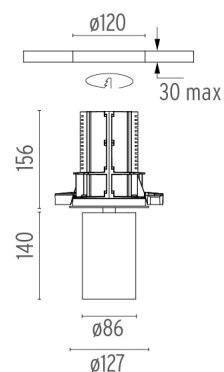

PHYSICAL

| | |
|------------------------------|-----------|
| Cutout diameter (mm) | 120 |
| Spot diameter (mm) | 86 |
| Construction material | Aluminium |
| Weight (kg) | 1,36 |

UT Downlight Trim Ø86 Non Dimmable
designed by FLOS Architectural

Lamp type:

LED Array

UT Downlight Trim Ø86 Non Dimmable
designed by FLOS Architectural

Recessed luminaire with LED light source. 220-240V, 50-60Hz remote power supply included.<nextline>

- 09.4910.30A - 2259lm White
- 09.4910.14A - 2259lm Black