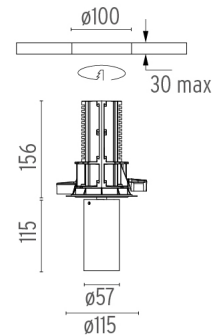

### PHYSICAL

<b>Cutout diameter (mm)</b>	100
<b>Spot diameter (mm)</b>	57
<b>Construction material</b>	Aluminium
<b>Weight (kg)</b>	0,73

UT Downlight No Trim Ø57 Dali Version  
designed by FLOS Architectural

## UT Downlight No Trim Ø57 Dali Version . Accessories

### Mounting

● 08.8994.30

● 08.8994.14

**Installation frame NO TRIM**

**UT Downlight No Trim Ø57 Dali Version**  
designed by FLOS Architectural

Recessed luminaire with LED light source. 220-240V, 50-60Hz remote power supply included.<nextline>

## UT Downlight No Trim Ø57 Dali Version . Lamps

**LED Array**

**Lamp category:**

LED

**Socket:**

Special base

**Lamp type:**

LED Array