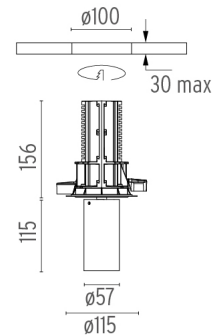

PHYSICAL

Cutout diameter (mm)	100
Spot diameter (mm)	57
Construction material	Aluminium
Weight (kg)	0,73

UT Downlight No Trim Ø57 Non Dimmable
designed by FLOS Architectural

Recessed luminaire with LED light source. 220-240V, 50-60Hz remote power supply included.<nextline>

○ 09.4527.30A - 1433lm White

● 09.4527.14A - 1433lm Black

CERTIFICATIONS

UT Downlight No Trim Ø57 Non Dimmable . Accessories

Mounting

● 08.8994.30

● 08.8994.14

Installation frame NO TRIM