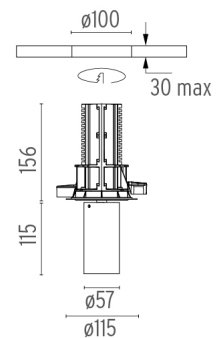

PHYSICAL

Cutout diameter (mm)	100
Spot diameter (mm)	57
Construction material	Aluminium
Weight (kg)	0,73

UT Downlight No Trim Ø57 Non Dimmable
designed by FLOS Architectural

Recessed luminaire with LED light source. 220-240V, 50-60Hz remote power supply included.<nextline>

UT Downlight No Trim Ø57 Non Dimmable . Lamps

LED Array

Lamp category:

LED

Socket:

Special base

Lamp type:

LED Array