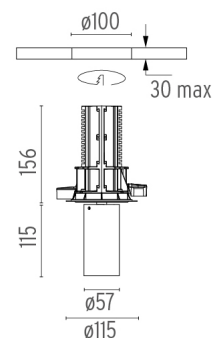

CERTIFICATIONS