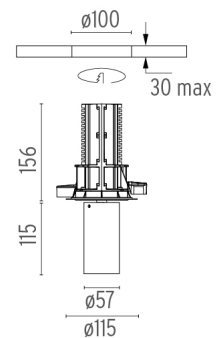

### PHYSICAL

<b>Cutout diameter (mm)</b>	100
<b>Spot diameter (mm)</b>	57
<b>Construction material</b>	Aluminium
<b>Weight (kg)</b>	0,73

UT Downlight No Trim Ø57 Dali Version  
designed by FLOS Architectural

## UT Downlight No Trim Ø57 Dali Version . Accessories

### Mounting

● 08.8994.30

● 08.8994.14

**Installation frame NO TRIM**

**UT Downlight No Trim Ø57 Dali Version**  
designed by FLOS Architectural

Recessed luminaire with LED light source. 220-240V, 50-60Hz remote power supply included.<nextline>

## UT Downlight No Trim Ø57 Dali Version . Lamps

**LED Array**

**Lamp category:**

LED

**Socket:**

Special base

**Lamp type:**

LED Array