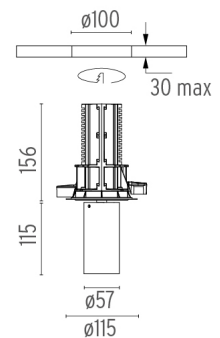

UT DOWNLIGHT NO TRIM Ø57 DALI VERSION

Number of heads	1
Mounting	Ceiling recessed
Lamps description	LED Array 18W 1600 lm 4000K CRI 90
Luminaire luminous flux	See reference number
Voltage (V)	220/240
Environment	Indoor
Notes	Screening crosspiece, lenses and Honeycomb directly installable on the head of the luminaire without needing any fastening accessory. Installation compatible with Honeycomb + Lense at the same time. Pre-installation frame must be ordered separately.

OPTICAL

Reflector finish	Aluminum
Aiming	Adjustable
Light distribution symmetry	Symmetric
Beam angle	23° Medium

ELECTRICAL

Transformer availability	Included
Transformer mounting	Remote
Transformer type	Electronic dimmable dali
Emergency	Without
Insulation class	Class II

PHYSICAL

Cutout diameter (mm)	100
Spot diameter (mm)	57
Construction material	Aluminium
Weight (kg)	0,73

Recessed luminaire with LED light source. 220-240V, 50-60Hz remote power supply included.<nextline>

- 09.4526.30ADA - 1189lm White
- 09.4526.14ADA - 1189lm Black

CERTIFICATIONS