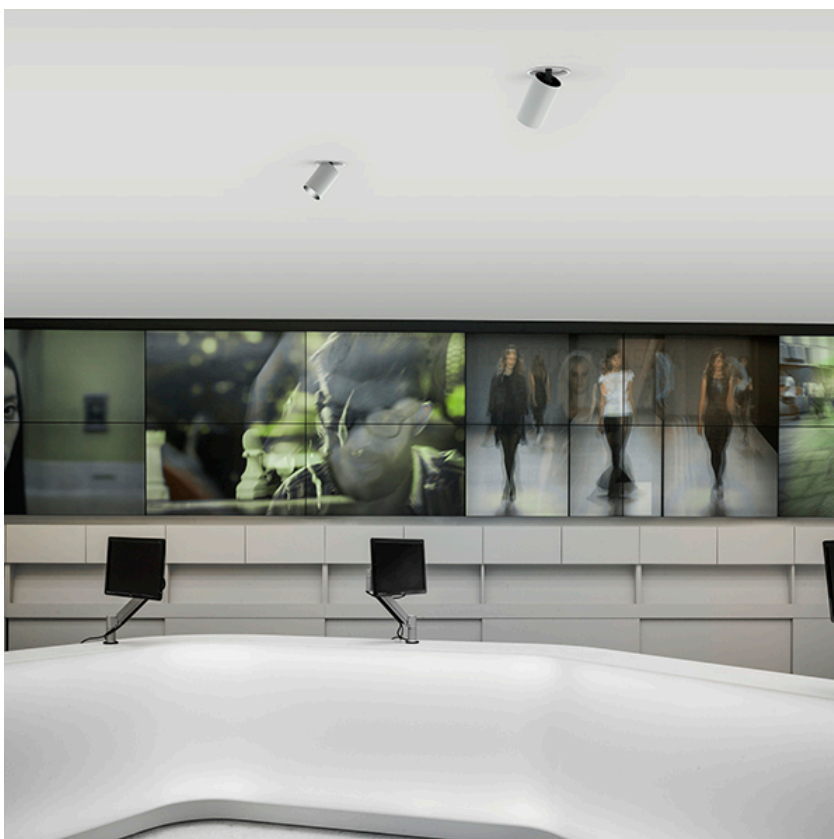

CERTIFICATIONS