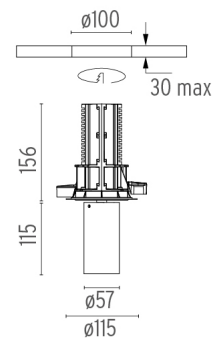

PHYSICAL

Cutout diameter (mm)	100
Spot diameter (mm)	57
Construction material	Aluminium
Weight (kg)	0,73

UT Downlight No Trim Ø57 Non dimmable
designed by FLOS Architectural

Recessed luminaire with LED light source. 220-240V, 50-60Hz remote power supply included.<nextline>

UT Downlight No Trim Ø57 Non dimmable . Lamps

LED Array

Lamp category:

LED

Socket:

Special base

Lamp type:

LED Array