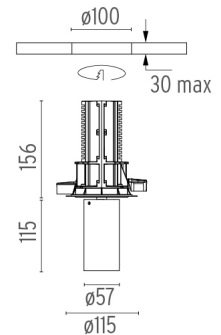

PHYSICAL

Cutout diameter (mm)	100
Spot diameter (mm)	57
Construction material	Aluminium
Weight (kg)	0,73

UT Downlight No Trim Ø57 Non dimmable
designed by FLOS Architectural

Recessed luminaire with LED light source. 220-240V, 50-60Hz remote power supply included.<nextline>

○ 09.4526.30A - 1189lm White

● 09.4526.14A - 1189lm Black

CERTIFICATIONS

UT Downlight No Trim Ø57 Non dimmable . Accessories

Mounting

● 08.8994.30

● 08.8994.14

Installation frame NO TRIM