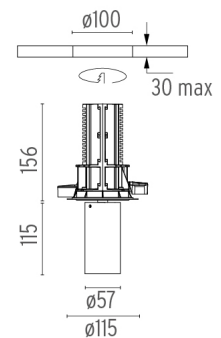

UT DOWNLIGHT NO TRIM Ø57 NON DIMMABLE

Number of heads	1
Mounting	Ceiling recessed
Lamps description	LED Array 18W 1600 lm 4000K CRI 90
Luminaire luminous flux	See reference number
Voltage (V)	220/240
Environment	Indoor
Notes	Screening crosspiece, lenses and Honeycomb directly installable on the head of the luminaire without needing any fastening accessory. Installation compatible with Honeycomb + Lense at the same time. Pre-installation frame must be ordered separately.

OPTICAL

Reflector finish	Aluminum
Aiming	Adjustable
Light distribution symmetry	Symmetric
Beam angle	23° Medium

ELECTRICAL

Transformer availability	Included
Transformer mounting	Remote
Transformer type	Electronic
Emergency	Without
Insulation class	Class II

PHYSICAL

Cutout diameter (mm)	100
Spot diameter (mm)	57
Construction material	Aluminium
Weight (kg)	0,73

Recessed luminaire with LED light source. 220-240V, 50-60Hz remote power supply included.<nextline>

- 09.4526.30A - 1189lm White
- 09.4526.14A - 1189lm Black

CERTIFICATIONS