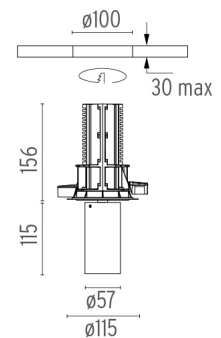

UT DOWNLIGHT NO TRIM Ø57 DALI VERSION

Number of heads	1
Mounting	Ceiling recessed
Lamps description	LED Array 18W 1600 lm 4000K CRI 90
Luminaire luminous flux	See reference number
Voltage (V)	220/240
Environment	Indoor
Notes	Screening crosspiece, lenses and Honeycomb directly installable on the head of the luminaire without needing any fastening accessory. Installation compatible with Honeycomb + Lense at the same time. Pre-installation frame must be ordered separately.

OPTICAL

Reflector finish	Aluminum
Aiming	Adjustable
Light distribution symmetry	Symmetric
Beam angle	13° Spot

ELECTRICAL

Transformer availability	Included
Transformer mounting	Remote
Transformer type	Electronic dimmable dali
Emergency	Without
Insulation class	Class II

PHYSICAL

Cutout diameter (mm)	100
Spot diameter (mm)	57
Construction material	Aluminium
Weight (kg)	0,73

Recessed luminaire with LED light source. 220-240V, 50-60Hz remote power supply included.<nextline>

- 09.4525.30ADA - 1341lm White
- 09.4525.14ADA - 1341lm Black

CERTIFICATIONS