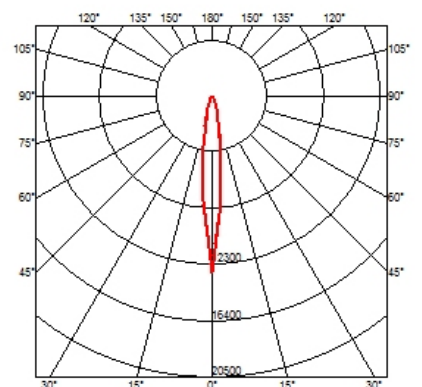

CERTIFICATIONS