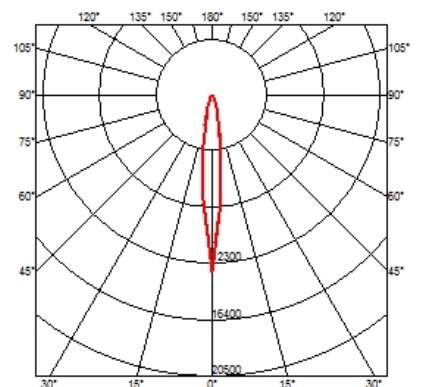

UT Downlight No Trim Ø57 Dali Version . Accessories

Optical

● 08.8429.00
Screening Crosspiece

○ 08.8431.00
Elliptical Lens

○ 08.8432.00
Flood Lens

● 08.8428.00
Honeycomb

● 08.0526.00
Snoot Shielding Cone

Recessed luminaire with LED light source. 220-240V, 50-60Hz remote power supply included.<nextline>

○ 09.4525.30ADA - 1341lm White

● 09.4525.14ADA - 1341lm Black

CERTIFICATIONS