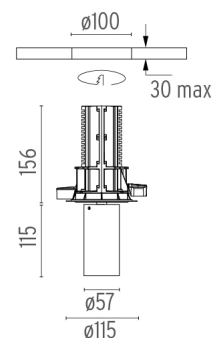

PHYSICAL

Cutout diameter (mm)	100
Spot diameter (mm)	57
Construction material	Aluminium
Weight (kg)	0,73

UT Downlight No Trim Ø57 Dali Version
designed by FLOS Architectural

Recessed luminaire with LED light source. 220-240V, 50-60Hz remote power supply included.<nextline>

○ 09.4525.30ADA - 1341lm White

● 09.4525.14ADA - 1341lm Black

CERTIFICATIONS

UT Downlight No Trim Ø57 Dali Version . Accessories

Mounting

● 08.8994.30

● 08.8994.14

Installation frame NO TRIM

UT Downlight No Trim Ø57 Dali Version
designed by FLOS Architectural

Recessed luminaire with LED light source. 220-240V, 50-60Hz remote power supply included.<nextline>

● 09.4525.30ADA - 1341lm White

● 09.4525.14ADA - 1341lm Black

UT Downlight No Trim Ø57 Dali Version . Lamps

LED Array

Lamp category:

LED

Socket:

Special base

Lamp type:

LED Array