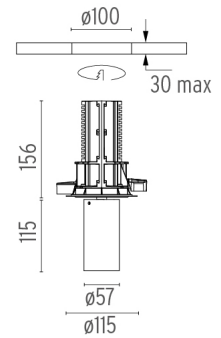

PHYSICAL

Cutout diameter (mm)	100
Spot diameter (mm)	57
Construction material	Aluminium
Weight (kg)	0,73

UT Downlight No Trim Ø57 Dali Version
designed by FLOS Architectural

Recessed luminaire with LED light source. 220-240V, 50-60Hz remote power supply included.<nextline>

● 08.8428.00
Honeycomb

● 08.0526.00
Snoot Shielding Cone

UT Downlight No Trim Ø57 Dali Version
designed by FLOS Architectural

Recessed luminaire with LED light source. 220-240V, 50-60Hz remote power supply included.<nextline>

○ 09.4525.30ADA - 1341lm White

● 09.4525.14ADA - 1341lm Black

CERTIFICATIONS

UT Downlight No Trim Ø57 Dali Version . Accessories

Mounting

● 08.8994.30

● 08.8994.14

Installation frame NO TRIM