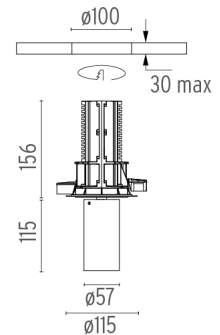

CERTIFICATIONS