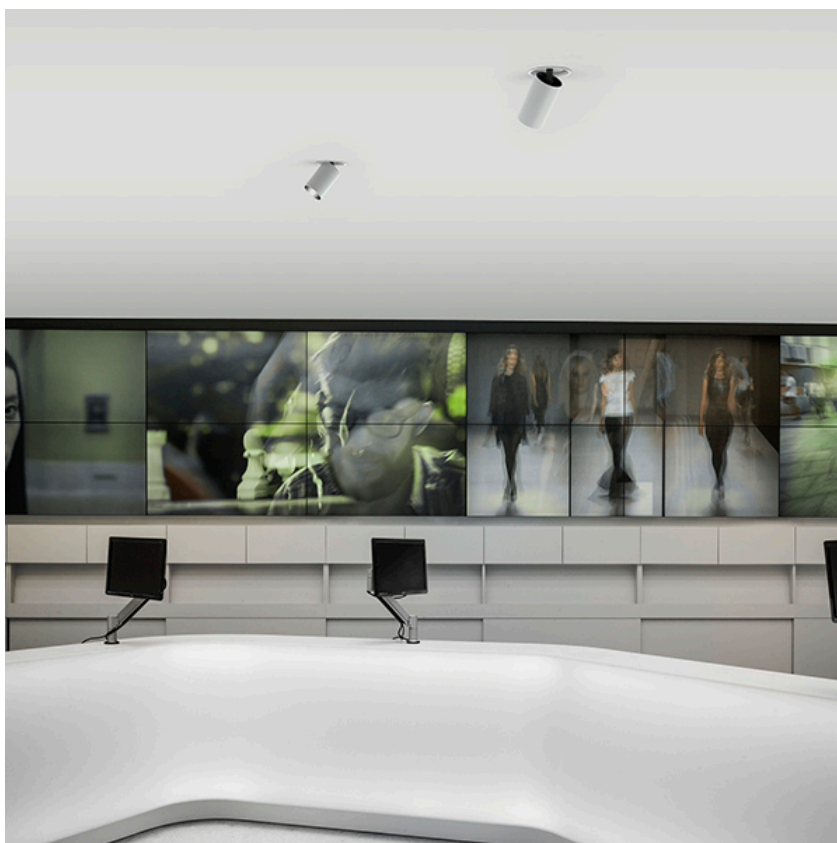

CERTIFICATIONS