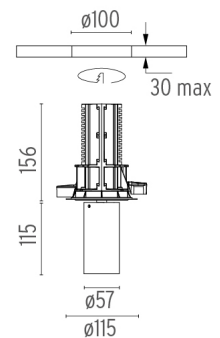

### PHYSICAL

<b>Cutout diameter (mm)</b>	100
<b>Spot diameter (mm)</b>	57
<b>Construction material</b>	Aluminium
<b>Weight (kg)</b>	0,73

UT Downlight No Trim Ø57 Non Dimmable  
designed by FLOS Architectural

## UT Downlight No Trim Ø57 Non Dimmable . Accessories

### Mounting

● 08.8994.30

● 08.8994.14

**Installation frame NO TRIM**

**UT Downlight No Trim Ø57 Non Dimmable**  
designed by FLOS Architectural

Recessed luminaire with LED light source. 220-240V, 50-60Hz remote power supply included.<nextline>

## UT Downlight No Trim Ø57 Non Dimmable . Lamps

**LED Array**

**Lamp category:**

LED

**Socket:**

Special base

**Lamp type:**

LED Array