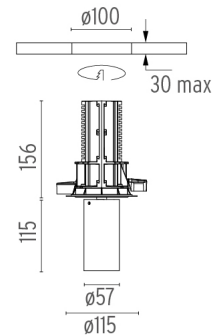

CERTIFICATIONS