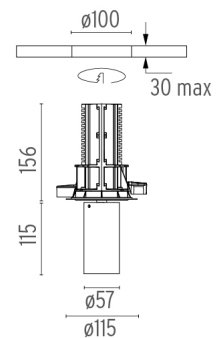

### PHYSICAL

<b>Cutout diameter (mm)</b>	100
<b>Spot diameter (mm)</b>	57
<b>Construction material</b>	Aluminium
<b>Weight (kg)</b>	0,73

UT Downlight No Trim Ø57 Dali Version  
designed by FLOS Architectural

## UT Downlight No Trim Ø57 Dali Version . Accessories

### Mounting

● 08.8994.30

● 08.8994.14

**Installation frame NO TRIM**

**UT Downlight No Trim Ø57 Dali Version**  
designed by FLOS Architectural

Recessed luminaire with LED light source. 220-240V, 50-60Hz remote power supply included.<nextline>

## UT Downlight No Trim Ø57 Dali Version . Lamps

**LED Array**

**Lamp category:**

LED

**Socket:**

Special base

**Lamp type:**

LED Array