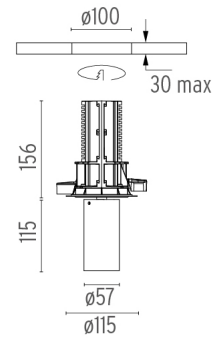

CERTIFICATIONS