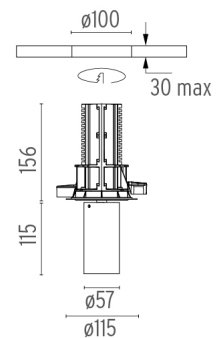

### PHYSICAL

<b>Cutout diameter (mm)</b>	100
<b>Spot diameter (mm)</b>	57
<b>Construction material</b>	Aluminium
<b>Weight (kg)</b>	0,73

UT Downlight No Trim Ø57 Non Dimmable  
designed by FLOS Architectural

## UT Downlight No Trim Ø57 Non Dimmable . Accessories

## UT Downlight No Trim Ø57 Non Dimmable . Lamps

**LED Array**

**Lamp category:**

LED

**Socket:**

Special base

**Lamp type:**

LED Array