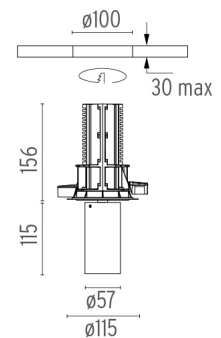

UT DOWNLIGHT NO TRIM Ø57 NON DIMMABLE

Number of heads	1
Mounting	Ceiling recessed
Lamps description	LED Array 18W 1600 lm 3000K CRI 90
Luminaire luminous flux	See reference number
Voltage (V)	220/240
Environment	Indoor
Notes	Screening crosspiece, lenses and Honeycomb directly installable on the head of the luminaire without needing any fastening accessory. Installation compatible with Honeycomb + Lense at the same time. Pre-installation frame must be ordered separately.

OPTICAL

Reflector finish	Aluminum
Aiming	Adjustable
Light distribution symmetry	Symmetric
Beam angle	23° Medium

ELECTRICAL

Transformer availability	Included
Transformer mounting	Remote
Transformer type	Electronic
Emergency	Without
Insulation class	Class II

PHYSICAL

Cutout diameter (mm)	100
Spot diameter (mm)	57
Construction material	Aluminium
Weight (kg)	0,73

Recessed luminaire with LED light source. 220-240V, 50-60Hz remote power supply included.<nextline>

- 09.4523.30A - 1141lm White
- 09.4523.14A - 1141lm Black

CERTIFICATIONS