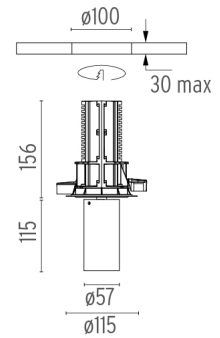

PHYSICAL

Cutout diameter (mm)	100
Spot diameter (mm)	57
Construction material	Aluminium
Weight (kg)	0,73

UT Downlight No Trim Ø57 Dali Version
designed by FLOS Architectural

Recessed luminaire with LED light source. 220-240V, 50-60Hz remote power supply included.<nextline>

● 08.8428.00
Honeycomb

● 08.0526.00
Snoot Shielding Cone

UT Downlight No Trim Ø57 Dali Version
designed by FLOS Architectural

Recessed luminaire with LED light source. 220-240V, 50-60Hz remote power supply included.<nextline>

○ 09.4522.30ADA - 1287lm White

● 09.4522.14ADA - 1287lm Black

CERTIFICATIONS

UT Downlight No Trim Ø57 Dali Version . Accessories

Mounting

● 08.8994.30

● 08.8994.14

Installation frame NO TRIM