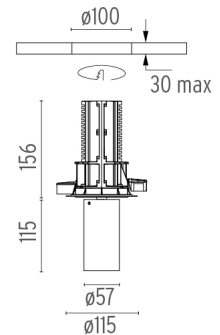

PHYSICAL

Cutout diameter (mm)	100
Spot diameter (mm)	57
Construction material	Aluminium
Weight (kg)	0,73

UT Downlight No Trim Ø57 Dali Version
designed by FLOS Architectural

Recessed luminaire with LED light source. 220-240V, 50-60Hz remote power supply included.<nextline>

○ 09.4522.30ADA - 1287lm White

● 09.4522.14ADA - 1287lm Black

CERTIFICATIONS

UT Downlight No Trim Ø57 Dali Version . Accessories

Mounting

● 08.8994.30

● 08.8994.14

Installation frame NO TRIM

UT Downlight No Trim Ø57 Dali Version
designed by FLOS Architectural

Recessed luminaire with LED light source. 220-240V, 50-60Hz remote power supply included.<nextline>

● 09.4522.30ADA - 1287lm White

● 09.4522.14ADA - 1287lm Black

UT Downlight No Trim Ø57 Dali Version . Lamps

LED Array

Lamp category:

LED

Socket:

Special base

Lamp type:

LED Array