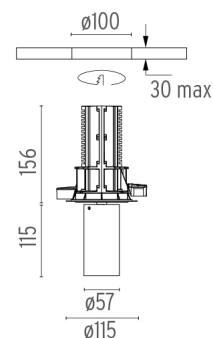

UT DOWNLIGHT NO TRIM Ø57 DALI VERSION

Number of heads	1
Mounting	Ceiling recessed
Lamps description	LED Array 18W 1600 lm 3000K CRI 90
Luminaire luminous flux	See reference number
Voltage (V)	220/240
Environment	Indoor
Notes	Screening crosspiece, lenses and Honeycomb directly installable on the head of the luminaire without needing any fastening accessory. Installation compatible with Honeycomb + Lense at the same time. Pre-installation frame must be ordered separately.

OPTICAL

Reflector finish	Aluminum
Aiming	Adjustable
Light distribution symmetry	Symmetric
Beam angle	13° Spot

ELECTRICAL

Transformer availability	Included
Transformer mounting	Remote
Transformer type	Electronic dimmable dali
Emergency	Without
Insulation class	Class II

PHYSICAL

Cutout diameter (mm)	100
Spot diameter (mm)	57
Construction material	Aluminium
Weight (kg)	0,73

Recessed luminaire with LED light source. 220-240V, 50-60Hz remote power supply included.<nextline>

- 09.4522.30ADA - 1287lm White
- 09.4522.14ADA - 1287lm Black

CERTIFICATIONS