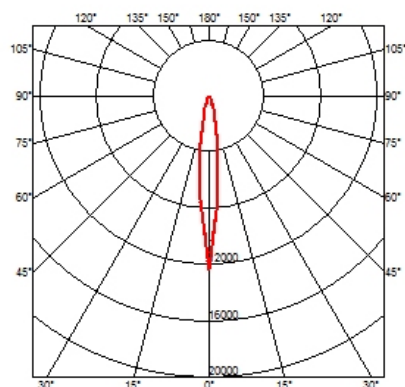

CERTIFICATIONS