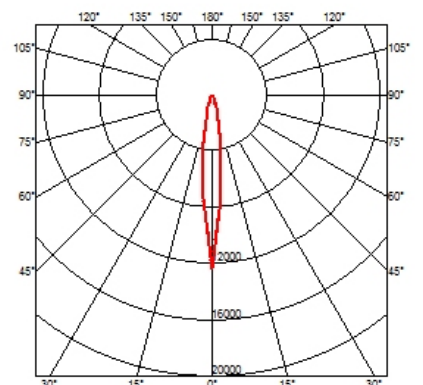

CERTIFICATIONS