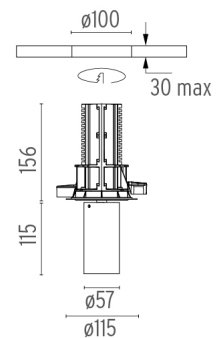

PHYSICAL

Cutout diameter (mm)	100
Spot diameter (mm)	57
Construction material	Aluminium
Weight (kg)	0,73

UT Downlight No Trim Ø57 Dali Version
designed by FLOS Architectural

Recessed luminaire with LED light source. 220-240V, 50-60Hz remote power supply included.<nextline>

○ 09.4520.30ADA - 1381lm White

● 09.4520.14ADA - 1381lm Black

CERTIFICATIONS

UT Downlight No Trim Ø57 Dali Version . Accessories

Mounting

● 08.8994.30

● 08.8994.14

Installation frame NO TRIM

UT Downlight No Trim Ø57 Dali Version
designed by FLOS Architectural

Recessed luminaire with LED light source. 220-240V, 50-60Hz remote power supply included.<nextline>

● 09.4520.30ADA - 1381lm White

● 09.4520.14ADA - 1381lm Black

UT Downlight No Trim Ø57 Dali Version . Lamps

LED Array

Lamp category:

LED

Socket:

Special base

Lamp type:

LED Array