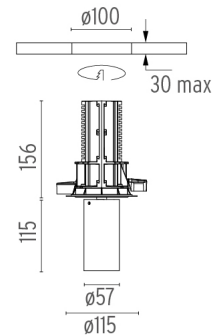

PHYSICAL

Cutout diameter (mm)	100
Spot diameter (mm)	57
Construction material	Aluminium
Weight (kg)	0,73

UT Downlight No Trim Ø57 Dali Version
designed by FLOS Architectural

Recessed luminaire with LED light source. 220-240V, 50-60Hz remote power supply included.<nextline>

○ 09.4520.30ADA - 1381lm White

● 09.4520.14ADA - 1381lm Black

CERTIFICATIONS

UT Downlight No Trim Ø57 Dali Version . Accessories

Mounting

● 08.8994.30

● 08.8994.14

Installation frame NO TRIM