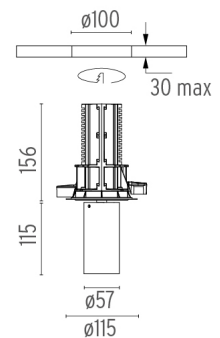

UT DOWNLIGHT NO TRIM Ø57 DALI VERSION

Number of heads	1
Mounting	Ceiling recessed
Lamps description	LED Array 18W 2000 lm 3000K CRI 80
Luminaire luminous flux	See reference number
Voltage (V)	220/240
Environment	Indoor
Notes	Screening crosspiece, lenses and Honeycomb directly installable on the head of the luminaire without needing any fastening accessory. Installation compatible with Honeycomb + Lense at the same time. Pre-installation frame must be ordered separately.

PHYSICAL

Cutout diameter (mm)	100
Spot diameter (mm)	57
Construction material	Aluminium
Weight (kg)	0,73

UT Downlight No Trim Ø57 Dali Version
designed by FLOS Architectural

Recessed luminaire with LED light source. 220-240V, 50-60Hz remote power supply included.<nextline>

- 09.4520.30ADA - 1381lm White
- 09.4520.14ADA - 1381lm Black

CERTIFICATIONS

UT Downlight No Trim Ø57 Dali Version . Accessories

Optical

● 08.8429.00

Screening Crosspiece

○ 08.8431.00

Elliptical Lens

○ 09.4520.30ADA - 1381lm White

● 09.4520.14ADA - 1381lm Black

CERTIFICATIONS

UT Downlight No Trim Ø57 Dali Version . Accessories

Mounting

● 08.8994.30

● 08.8994.14

Installation frame NO TRIM