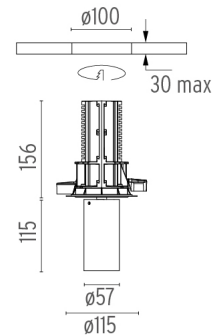

PHYSICAL

Cutout diameter (mm)	100
Spot diameter (mm)	57
Construction material	Aluminium
Weight (kg)	0,73

UT Downlight No Trim Ø57 Non Dimmable
designed by FLOS Architectural

Recessed luminaire with LED light source. 220-240V, 50-60Hz remote power supply included.<nextline>

○ 09.4520.30A - 1381lm White

● 09.4520.14A - 1381lm Black

CERTIFICATIONS

UT Downlight No Trim Ø57 Non Dimmable . Accessories

Mounting

● 08.8994.30

● 08.8994.14

Installation frame NO TRIM