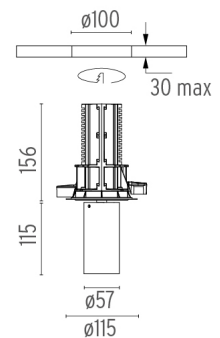

UT DOWNLIGHT NO TRIM Ø57 NON DIMMABLE

Number of heads	1
Mounting	Ceiling recessed
Lamps description	LED Array 18W 2000 lm 3000K CRI 80
Luminaire luminous flux	See reference number
Voltage (V)	220/240
Environment	Indoor
Notes	Screening crosspiece, lenses and Honeycomb directly installable on the head of the luminaire without needing any fastening accessory. Installation compatible with Honeycomb + Lense at the same time. Pre-installation frame must be ordered separately.

OPTICAL

Reflector finish	Aluminum
Aiming	Adjustable
Light distribution symmetry	Symmetric
Beam angle	23° Medium

ELECTRICAL

Transformer availability	Included
Transformer mounting	Remote
Transformer type	Electronic
Emergency	Without
Insulation class	Class II

PHYSICAL

Cutout diameter (mm)	100
Spot diameter (mm)	57
Construction material	Aluminium
Weight (kg)	0,73

Recessed luminaire with LED light source. 220-240V, 50-60Hz remote power supply included.<nextline>

- 09.4520.30A - 1381lm White
- 09.4520.14A - 1381lm Black

CERTIFICATIONS