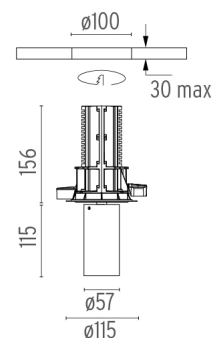

PHYSICAL

Cutout diameter (mm)	100
Spot diameter (mm)	57
Construction material	Aluminium
Weight (kg)	0,73

UT Downlight No Trim Ø57 Non Dimmable
designed by FLOS Architectural

Recessed luminaire with LED light source. 220-240V, 50-60Hz remote power supply included.<nextline>

UT Downlight No Trim Ø57 Non Dimmable . Lamps

LED Array

Lamp category:

LED

Socket:

Special base

Lamp type:

LED Array