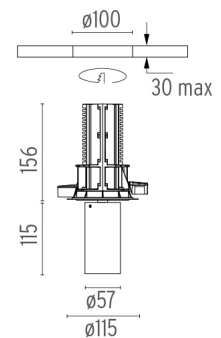

UT DOWNLIGHT NO TRIM Ø57 DALI VERSION

Number of heads	1
Mounting	Ceiling recessed
Lamps description	LED Array 18W 2000 lm 3000K CRI 80
Luminaire luminous flux	See reference number
Voltage (V)	220/240
Environment	Indoor
Notes	Screening crosspiece, lenses and Honeycomb directly installable on the head of the luminaire without needing any fastening accessory. Installation compatible with Honeycomb + Lense at the same time. Pre-installation frame must be ordered separately.

OPTICAL

Reflector finish	Aluminum
Aiming	Adjustable
Light distribution symmetry	Symmetric
Beam angle	13° Spot

ELECTRICAL

Transformer availability	Included
Transformer mounting	Remote
Transformer type	Electronic dimmable dali
Emergency	Without
Insulation class	Class II

PHYSICAL

Cutout diameter (mm)	100
Spot diameter (mm)	57
Construction material	Aluminium
Weight (kg)	0,73

Recessed luminaire with LED light source. 220-240V, 50-60Hz remote power supply included.<nextline>

- 09.4519.30.ADA - 1557lm White
- 09.4519.14.ADA - 1557lm Black

CERTIFICATIONS