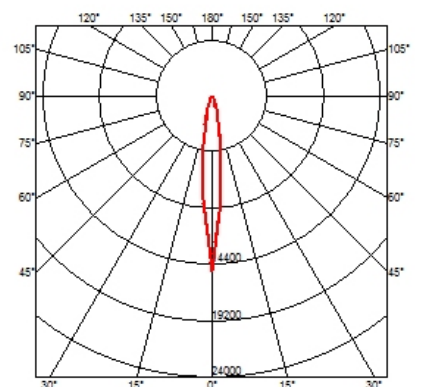

CERTIFICATIONS