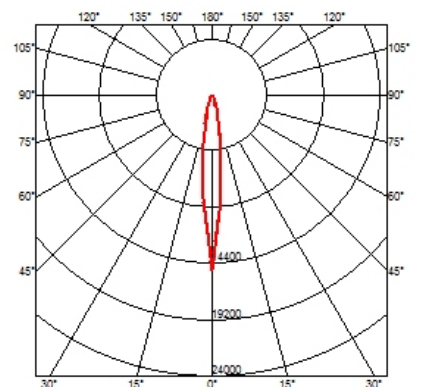

UT Downlight No Trim Ø57 Dali Version . Accessories

Optical

● 08.8429.00
Screening Crosspiece

○ 08.8431.00
Elliptical Lens

○ 08.8432.00
Flood Lens

● 08.8428.00
Honeycomb

● 08.0526.00
Snoot Shielding Cone

Recessed luminaire with LED light source. 220-240V, 50-60Hz remote power supply included.<nextline>

○ 09.4519.30.ADA - 1557lm White

● 09.4519.14.ADA - 1557lm Black

CERTIFICATIONS