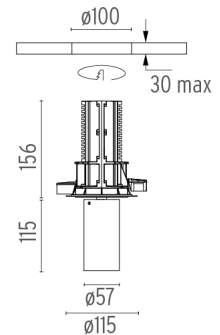

PHYSICAL

Cutout diameter (mm)	100
Spot diameter (mm)	57
Construction material	Aluminium
Weight (kg)	0,73

UT Downlight No Trim Ø57 Non Dimmable
designed by FLOS Architectural

Recessed luminaire with LED light source. 220-240V, 50-60Hz remote power supply included.<nextline>

○ 09.4519.30A - 1557lm White

● 09.4519.14A - 1557lm Black

CERTIFICATIONS

UT Downlight No Trim Ø57 Non Dimmable . Accessories

Mounting

● 08.8994.30

● 08.8994.14

Installation frame NO TRIM