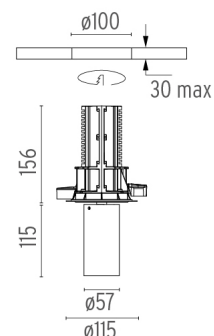

PHYSICAL

Cutout diameter (mm)	100
Spot diameter (mm)	57
Construction material	Aluminium
Weight (kg)	0,73

UT Downlight No Trim Ø57 Non Dimmable
designed by FLOS Architectural

Recessed luminaire with LED light source. 220-240V, 50-60Hz remote power supply included.<nextline>

UT Downlight No Trim Ø57 Non Dimmable . Lamps

LED Array

Lamp category:

LED

Socket:

Special base

Lamp type:

LED Array