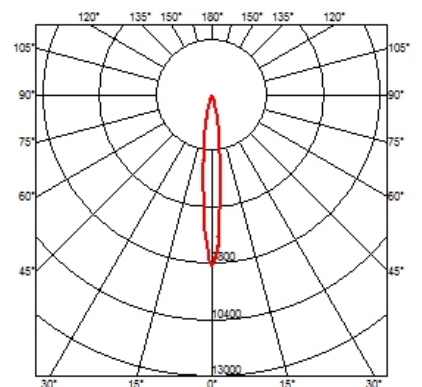

UT Downlight No Trim Ø57 Non Dimmable . Accessories

Optical

● 08.8429.00

Screening Crosspiece

○ 08.8431.00

Elliptical Lens

○ 08.8432.00

Flood Lens

● 08.8428.00

Honeycomb

● 08.0526.00

Snoot Shielding Cone

Recessed luminaire with LED light source. 220-240V, 50-60Hz remote power supply included.<nextline>

○ 09.4519.30A - 1557lm White

● 09.4519.14A - 1557lm Black

CERTIFICATIONS