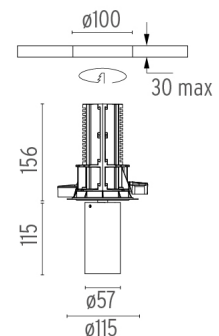

UT DOWNLIGHT NO TRIM Ø57 NON DIMMABLE

Number of heads	1
Mounting	Ceiling recessed
Lamps description	LED Array 18W 2000 lm 3000K CRI 80
Luminaire luminous flux	See reference number
Voltage (V)	220/240
Environment	Indoor
Notes	Screening crosspiece, lenses and Honeycomb directly installable on the head of the luminaire without needing any fastening accessory. Installation compatible with Honeycomb + Lense at the same time. Pre-installation frame must be ordered separately.

OPTICAL

Reflector finish	Aluminum
Aiming	Adjustable
Light distribution symmetry	Symmetric
Beam angle	13° Spot

ELECTRICAL

Transformer availability	Included
Transformer mounting	Remote
Transformer type	Electronic
Emergency	Without
Insulation class	Class II

PHYSICAL

Cutout diameter (mm)	100
Spot diameter (mm)	57
Construction material	Aluminium
Weight (kg)	0,73

Recessed luminaire with LED light source. 220-240V, 50-60Hz remote power supply included.<nextline>

- 09.4519.30A - 1557lm White
- 09.4519.14A - 1557lm Black

CERTIFICATIONS