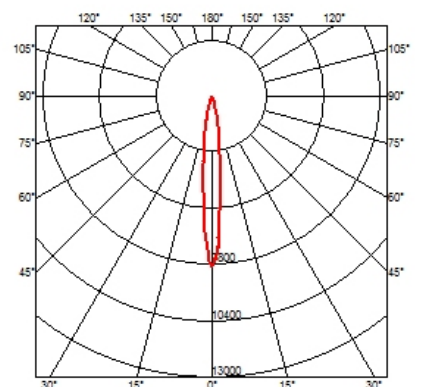

CERTIFICATIONS