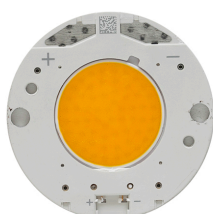

UT Downlight No Trim Ø57 Non Dimmable . Lamps

LED Array

Lamp category:

LED

Socket:

Special base

Lamp type:

LED Array