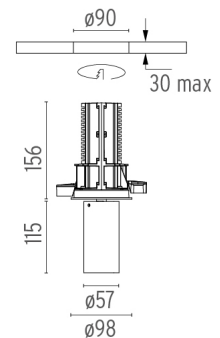

UT DOWNLIGHT TRIM Ø57 DALI VERSION

Number of heads	1
Mounting	Ceiling recessed
Lamps description	LED Array 18W 1600 lm 4000K CRI 90
Luminaire luminous flux	See reference number
Voltage (V)	220/240
Environment	Indoor
Notes	Screening crosspiece, lenses and Honeycomb directly installable on the head of the luminaire without needing any fastening accessory. Installation compatible with Honeycomb + Lense at the same time.

PHYSICAL

Cutout diameter (mm)	90
Spot diameter (mm)	57
Construction material	Aluminium
Weight (kg)	0,73

UT Downlight Trim Ø57 Dali Version
designed by FLOS Architectural

Recessed luminaire with LED light source. 220-240V, 50-60Hz remote power supply included.<nextline>

- 09.4518.30ADA - 1433lm White
- 09.4518.14ADA - 1433lm Black

CERTIFICATIONS

UT Downlight Trim Ø57 Dali Version . Accessories

Optical

● 08.8429.00

Screening Crosspiece

○ 08.8431.00

Elliptical Lens

○ 09.4518.30ADA - 1433lm White

● 09.4518.14ADA - 1433lm Black

CERTIFICATIONS

UT Downlight Trim Ø57 Dali Version . Lamps

LED Array

Lamp category:

LED

Socket: