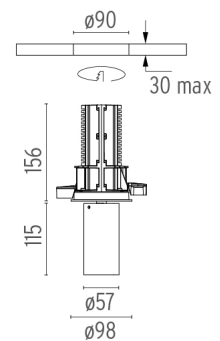

UT Downlight Trim Ø57 Dali Version . Lamps

LED Array

Lamp category:

LED

Socket:

Special base

Lamp type:

LED Array

Recessed luminaire with LED light source. 220-240V, 50-60Hz remote power supply included.<nextline>

● 09.4518.30ADA - 1433lm White

● 09.4518.14ADA - 1433lm Black

CERTIFICATIONS