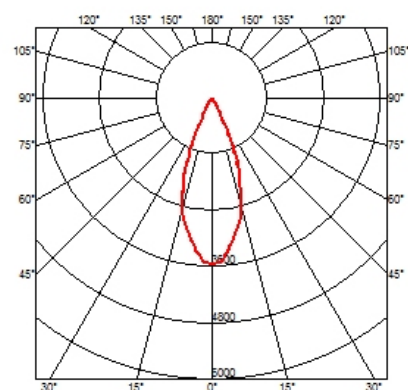

CERTIFICATIONS