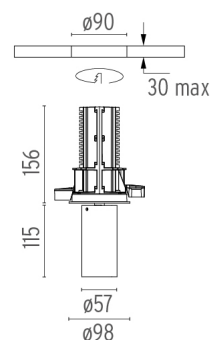

UT DOWNLIGHT TRIM Ø57 DALI VERSION

Number of heads	1
Mounting	Ceiling recessed
Lamps description	LED Array 18W 1600 lm 4000K CRI 90
Luminaire luminous flux	See reference number
Voltage (V)	220/240
Environment	Indoor
Notes	Screening crosspiece, lenses and Honeycomb directly installable on the head of the luminaire without needing any fastening accessory. Installation compatible with Honeycomb + Lense at the same time.

PHYSICAL

Cutout diameter (mm)	90
Spot diameter (mm)	57
Construction material	Aluminium
Weight (kg)	0,73

UT Downlight Trim Ø57 Dali Version
designed by FLOS Architectural

Recessed luminaire with LED light source. 220-240V, 50-60Hz remote power supply included.<nextline>

- 09.4518.30ADA - 1433lm White
- 09.4518.14ADA - 1433lm Black

CERTIFICATIONS

UT Downlight Trim Ø57 Dali Version . Accessories

Optical

● 08.8429.00

Screening Crosspiece

○ 08.8431.00

Elliptical Lens

○ 09.4518.30ADA - 1433lm White

● 09.4518.14ADA - 1433lm Black

CERTIFICATIONS

UT Downlight Trim Ø57 Dali Version . Lamps

LED Array

Lamp category:

LED

Socket: