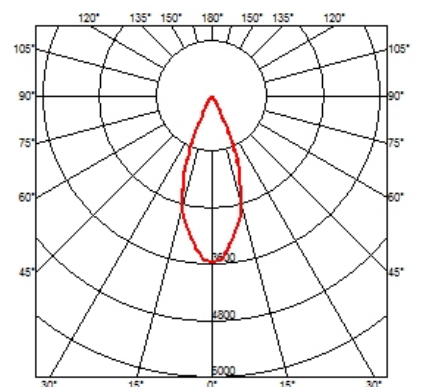

CERTIFICATIONS