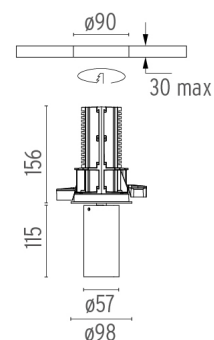

UT Downlight Trim Ø57 Non Dimmable . Lamps

LED Array

Lamp category:

LED

Socket:

Special base

Lamp type:

LED Array

<div>Recessed luminaire with LED light source. 220-240V, 50-60Hz remote power supply included.</div>

- 09.4513.30A - 1287lm White
- 09.4513.14A - 1287lm Black

CERTIFICATIONS