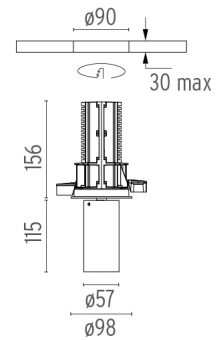

CERTIFICATIONS