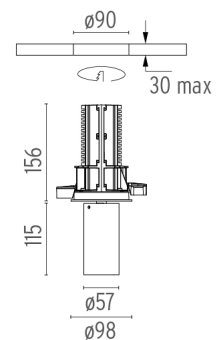

UT DOWNLIGHT TRIM Ø57 NON DIMMABLE

Number of heads	1
Mounting	Ceiling recessed
Lamps description	LED Array 18W 1600 lm 3000K CRI 90
Luminaire luminous flux	See reference number
Voltage (V)	220/240
Environment	Indoor
Notes	Screening crosspiece, lenses and Honeycomb directly installable on the head of the luminaire without needing any fastening accessory. Installation compatible with Honeycomb + Lense at the same time.

OPTICAL

Reflector finish	Aluminum
Aiming	Adjustable
Light distribution symmetry	Symmetric
Beam angle	13° Spot

ELECTRICAL

Transformer availability	Included
Transformer mounting	Remote
Transformer type	Electronic
Emergency	Without
Insulation class	Class II

PHYSICAL

Cutout diameter (mm)	90
Spot diameter (mm)	57
Construction material	Aluminium
Weight (kg)	0,73

<div>Recessed luminaire with LED light source. 220-240V, 50-60Hz remote power supply included.</div>

- 09.4513.30A - 1287lm White
- 09.4513.14A - 1287lm Black

CERTIFICATIONS