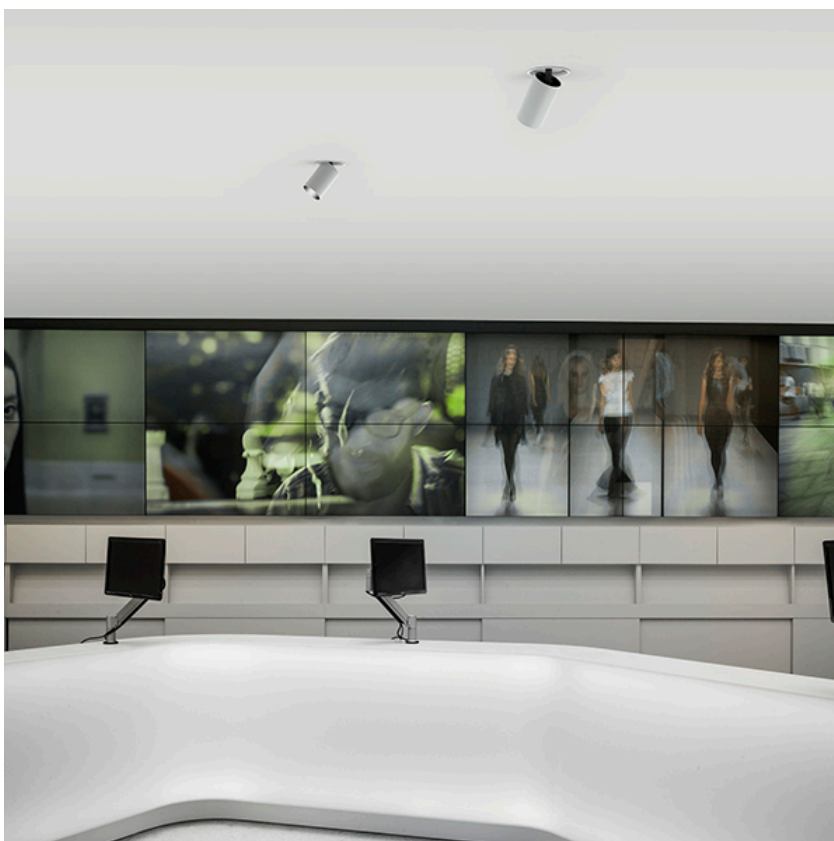

CERTIFICATIONS