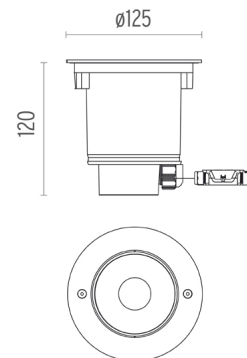

### PHYSICAL

<b>Diameter (mm)</b>	125
<b>Recessed depth (mm)</b>	120
<b>Construction material</b>	Stainless steel
<b>Weight (kg)</b>	1,10