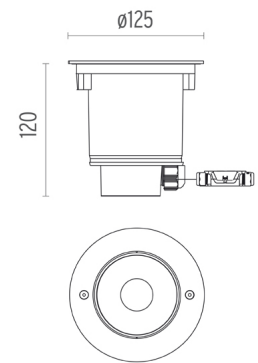

Neutron I Fixed Round Floor designed by Piero Lissoni

LED up-light. Cluster 7 LED module integrated. Electronic driver 100/240V integrated. Watertight connection device included.

- 07.9515.04B - 269lm Matt black
- 07.9515.72B - 269lm Grey
- 07.9515.55B - 269lm Stainless steel
- 07.9515.PNB - 269lm Stainless steel black
- 07.9515.PBB - 269lm Stainless steel bruno
- 07.9515.PGB - 269lm Stainless steel gold