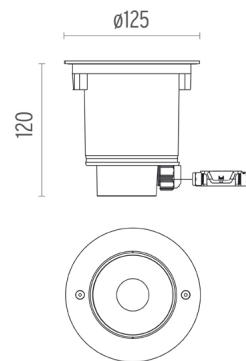

Neutron I Fixed Round Floor
designed by Piero Lissoni

LED up-light. Cluster 7 LED module integrated. Electronic driver 100/240V integrated. Watertight connection device included.

- 07.9515.04B - 269lm Matt black
- 07.9515.72B - 269lm Grey
- 07.9515.55B - 269lm Stainless steel
- 07.9515.PNB - 269lm Stainless steel black
- 07.9515.PBB - 269lm Stainless steel bruno
- 07.9515.PGB - 269lm Stainless steel gold